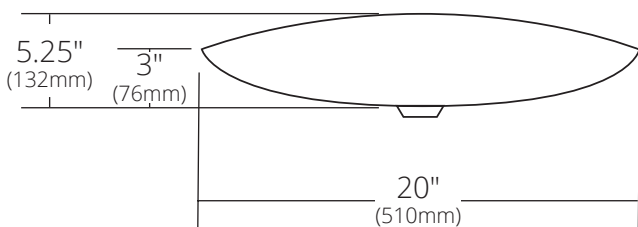

SPECIFICATIONS

**SORRENTO**

Murano Collection

TOP VIEW

FRONT VIEW

SIDE VIEW

Shown in Bianco

- MG2017-AE Abalone
- MG2017-BO Bianco
- MG2017-BR Beachcomber

**PRODUCT DETAILS**

- 20" x 17" x 5.25" OD  
(510mm x 432mm x 132mm)
- 19.5" x 16.5" x 5" OD  
(495mm x 419mm x 127mm)
- Handcrafted, Certified Murano Glass
- 1.75" (45mm) drain opening

**INSTALLATION**

- Vessel
- 3.25" vessel cutout required for countertop

**COORDINATING PRODUCTS**

- Drains: DR120, DR130 or DR150
- Vanity tops with vessel cutout

**STANDARDS COMPLIANCE**

- UPC/cUPC compliant

**IMPORTANT**

Due to the handcrafted nature of this product, it will vary in finish, texture, and other details. Dimensions may vary up to 1/2" (13mm).