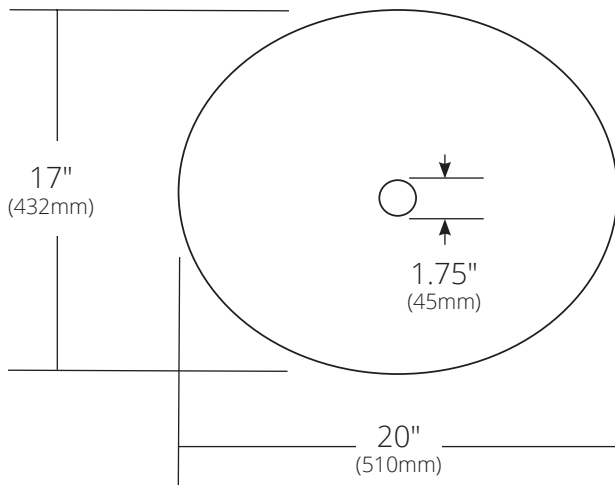

SPECIFICATIONS

**SORRENTO**

Murano Collection

TOP VIEW

FRONT VIEW

SIDE VIEW

Shown in Bianco

- MG2017-AE Abalone
- MG2017-BO Bianco
- MG2017-BR Beachcomber

**PRODUCT DETAILS**

- 20" x 17" x 5.25" OD  
(510mm x 432mm x 132mm)
- 19.5" x 16.5" x 5" OD  
(495mm x 419mm x 127mm)
- Handcrafted, Certified Murano Glass
- 1.75" (45mm) drain opening

**INSTALLATION**

- Vessel
- 3.25" vessel cutout required for countertop

**COORDINATING PRODUCTS**

- Drains: DR120, DR130 or DR150
- Vanity tops with vessel cutout

**STANDARDS COMPLIANCE**

- UPC/cUPC compliant

**IMPORTANT**

Due to the handcrafted nature of this product, it will vary in finish, texture, and other details. Dimensions may vary up to 1/2" (13mm).