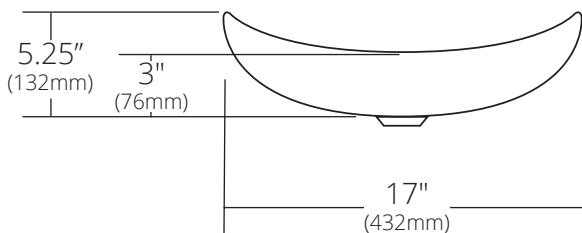

SPECIFICATIONS

**SORRENTO**

Murano Collection

TOP VIEW

FRONT VIEW

SIDE VIEW

Shown in Bianco

- MG2017-AE Abalone
- MG2017-BO Bianco
- MG2017-BR Beachcomber

**PRODUCT DETAILS**

- 20" x 17" x 5.25" OD  
(510mm x 432mm x 132mm)
- 19.5" x 16.5" x 5" OD  
(495mm x 419mm x 127mm)
- Handcrafted, Certified Murano Glass
- 1.75" (45mm) drain opening

**INSTALLATION**

- Vessel
- 3.25" vessel cutout required for countertop

**COORDINATING PRODUCTS**

- Drains: DR120, DR130 or DR150
- Vanity tops with vessel cutout

**STANDARDS COMPLIANCE**

- UPC/cUPC compliant

**IMPORTANT**

Due to the handcrafted nature of this product, it will vary in finish, texture, and other details. Dimensions may vary up to 1/2" (13mm).