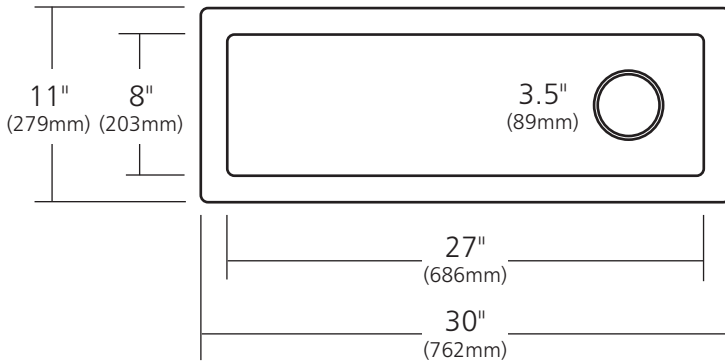

SPECIFICATIONS

RIO CHICO

CPS210- Antique
CPS510- Brushed Nickel

PRODUCT DETAILS

- 30" x 11" x 5.5" OD (762mm x 279mm x 140mm)
- 27" x 8" x 5.25" ID (686mm x 203mm x 133mm)
- Basin Depth: 3.25" (83mm) to 5.25" (133mm)
- Hand hammered 16 gauge recycled copper
- 3.5" (89mm) drain opening
- Dimensions are not exact and may vary $\pm 1/2"$ (13mm)

- UPC/cUPC compliant

IMPORTANT

Due to the handcrafted nature of this product, it will vary in finish, texture, hammering, and other details. Dimensions may vary up to 1/2" (13mm). We strongly recommend waiting for the actual product before making any installation cuts.