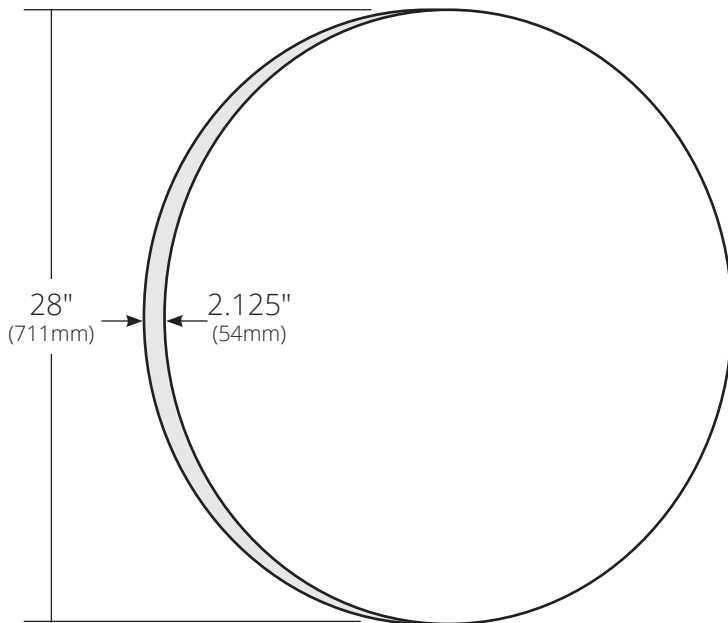

SPECIFICATIONS

**SOLACE 28" MIRROR & SHELF**

Solace Collection

FRONT VIEW MIRROR

SIDE VIEW SHELF (optional)

FRONT VIEW SHELF (optional)

MRO281 Sunrise Oak  
MRO288 Midnight Oak

Solace Shelf (Optional)  
MSO281 Sunrise Oak  
MSO288 Midnight Oak

**PRODUCT DETAILS**

Solace Mirror

- 28" DIA (711mm)
- Oak veneer
- Low VOC water-resistant finish

Solace Shelf

- 34"w x 6.5"d x 1.1"h (864mm x 165mm x 28mm)
- FSC certified solid oak
- Low VOC water-resistant finish

**IMPORTANT**

Due to the handcrafted nature of this product, it will vary in finish, texture, and other details. Dimensions may vary up to 1/4" (6mm).