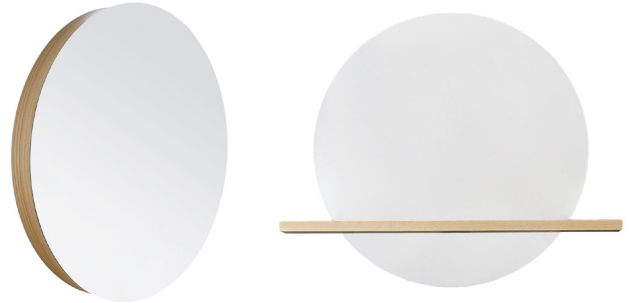

SPECIFICATIONS

**SOLACE 28" MIRROR & SHELF**

Solace Collection

FRONT VIEW MIRROR

SIDE VIEW SHELF (optional)

FRONT VIEW SHELF (optional)

MRO281 Sunrise Oak  
MRO288 Midnight Oak

Solace Shelf (Optional)  
MSO281 Sunrise Oak  
MSO288 Midnight Oak

**PRODUCT DETAILS**

Solace Mirror

- 28" DIA (711mm)
- Oak veneer
- Low VOC water-resistant finish

Solace Shelf

- 34"w x 6.5"d x 1.1"h (864mm x 165mm x 28mm)
- FSC certified solid oak
- Low VOC water-resistant finish

**INSTALLATION**

Solace Mirror

- Wall Mounted
- French cleat and mounting hardware included for easy installation

Solace Shelf

- Wall Mounted
- Mounting hardware included

**COORDINATING PRODUCTS**

- Solace Vanity

**IMPORTANT**

Due to the handcrafted nature of this product, it will vary in finish, texture, and other details. Dimensions may vary up to 1/4" (6mm).