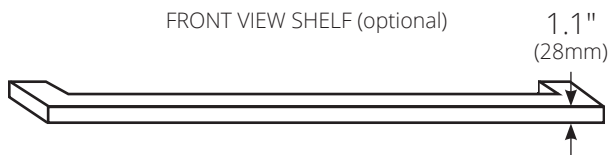

SPECIFICATIONS

**SOLACE 28" MIRROR & SHELF**

Solace Collection

FRONT VIEW MIRROR

SIDE VIEW SHELF (optional)

FRONT VIEW SHELF (optional)

MRO281 Sunrise Oak  
MRO288 Midnight Oak

Solace Shelf (Optional)  
MSO281 Sunrise Oak  
MSO288 Midnight Oak

**PRODUCT DETAILS**

Solace Mirror

- 28" DIA (711mm)
- Oak veneer
- Low VOC water-resistant finish

Solace Shelf

- 34"w x 6.5"d x 1.1"h (864mm x 165mm x 28mm)
- FSC certified solid oak
- Low VOC water-resistant finish

**IMPORTANT**

Due to the handcrafted nature of this product, it will vary in finish, texture, and other details. Dimensions may vary up to 1/4" (6mm).