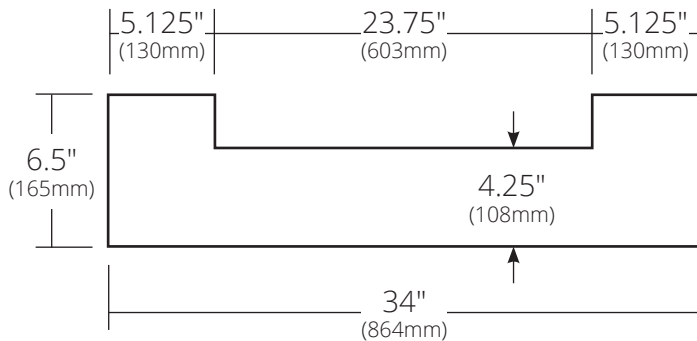

SPECIFICATIONS

**SOLACE 28" MIRROR & SHELF**

Solace Collection

FRONT VIEW MIRROR

SIDE VIEW SHELF (optional)

FRONT VIEW SHELF (optional)

MRO281 Sunrise Oak  
MRO288 Midnight Oak

Solace Shelf (Optional)  
MSO281 Sunrise Oak  
MSO288 Midnight Oak

**PRODUCT DETAILS**

Solace Mirror

- 28" DIA (711mm)
- Oak veneer
- Low VOC water-resistant finish

Solace Shelf

- 34"w x 6.5"d x 1.1"h (864mm x 165mm x 28mm)
- FSC certified solid oak
- Low VOC water-resistant finish

**IMPORTANT**

Due to the handcrafted nature of this product, it will vary in finish, texture, and other details. Dimensions may vary up to 1/4" (6mm).