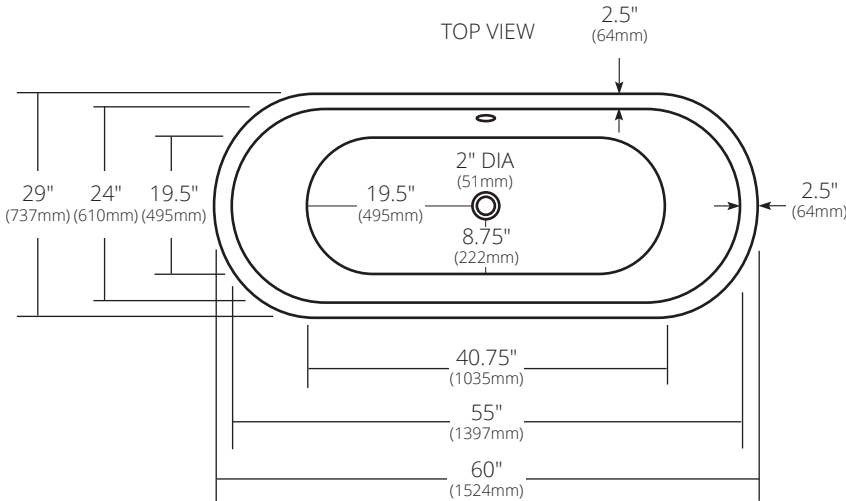

SPECIFICATIONS

60" AURORA

SIDE VIEW

END VIEW

CPS912 Antique

PRODUCT DETAILS

- 60" x 29" x 30" OD (1524mm x 737mm x 762mm)
- 55" x 24" x 24" ID (1397mm x 610mm x 610mm)
- Hand hammered 16 gauge recycled copper
- 2" (51mm) drain opening
- 90lbs (40.8kg)

INSTALLATION

- Freestanding bathtub

COORDINATING PRODUCTS

- Trip Lever Bath Waste & Overflow: DR280

STANDARDS COMPLIANCE

- UPC/cUPC compliant

IMPORTANT

Due to the handcrafted nature of this product, it will vary in finish, texture, hammering, and other details. Dimensions may vary up to 1/4" (6mm). We strongly recommend waiting for the actual product before making any installation cuts.