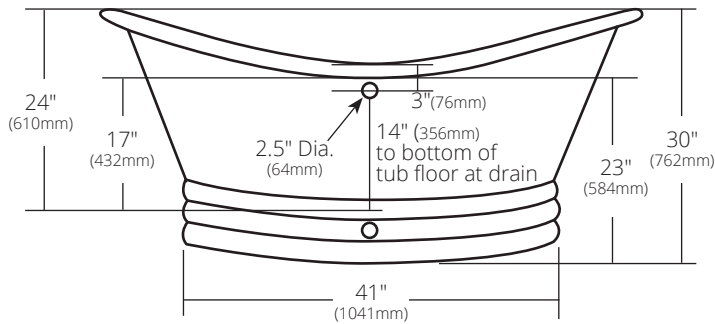

SPECIFICATIONS

60" AURORA

SIDE VIEW

END VIEW

CPS912 Antique

PRODUCT DETAILS

- 60" x 29" x 30" OD (1524mm x 737mm x 762mm)
- 55" x 24" x 24" ID (1397mm x 610mm x 610mm)
- Hand hammered 16 gauge recycled copper
- 2" (51mm) drain opening
- 90lbs (40.8kg)

INSTALLATION

- Freestanding bathtub

COORDINATING PRODUCTS

- Trip Lever Bath Waste & Overflow: DR280

STANDARDS COMPLIANCE

- UPC/cUPC compliant

IMPORTANT

Due to the handcrafted nature of this product, it will vary in finish, texture, hammering, and other details. Dimensions may vary up to 1/4" (6mm). We strongly recommend waiting for the actual product before making any installation cuts.