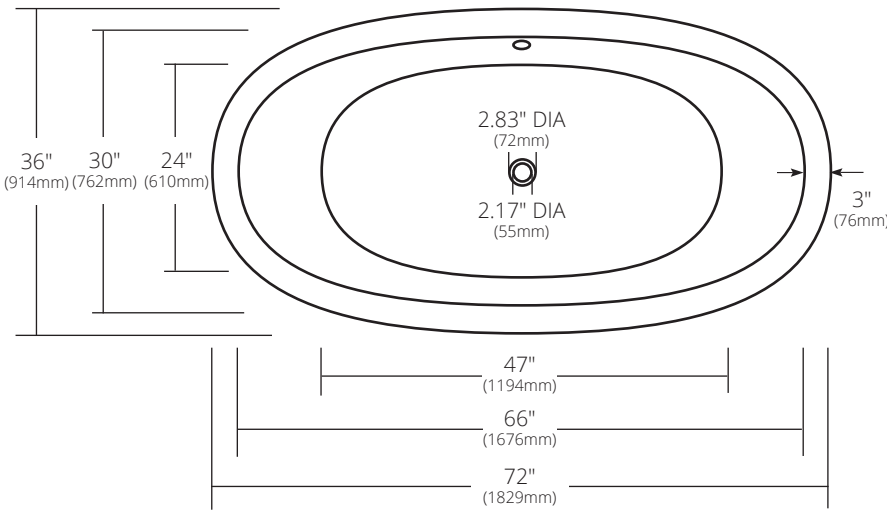

SPECIFICATIONS

**72" AVALON**

NativeStone® Collection

TOP VIEW

SIDE VIEW

NST7236-A Ash  
 NST7236-S Slate  
 NST7236-P Pearl  
 NST7236-E Earth

**PRODUCT DETAILS**

- 72" x 36" x 23" OD (1829mm x 914mm x 584mm)
- 2.17" (55mm) drain opening
- 2.5" (64mm) overflow hole
- Capacity: 105 gallons
- Weight: 900lbs
- Sealed with impermeable nano sealer
- Handcrafted from sustainable NativeStone®

**INSTALLATION**

- Freestanding bathtub

**COORDINATING PRODUCTS**

- Push to Seal Bath Waste & Overflow: DR290
- NativeStone® Sealer

**STANDARDS COMPLIANCE**

- UPC/cUPC compliant

**IMPORTANT**

Do NOT use tape or other adhesives on NativeStone® as it may remove the sealer.

Due to the handcrafted nature of this product, it will vary in finish, texture, and other details. Dimensions may vary up to .25" (6mm).