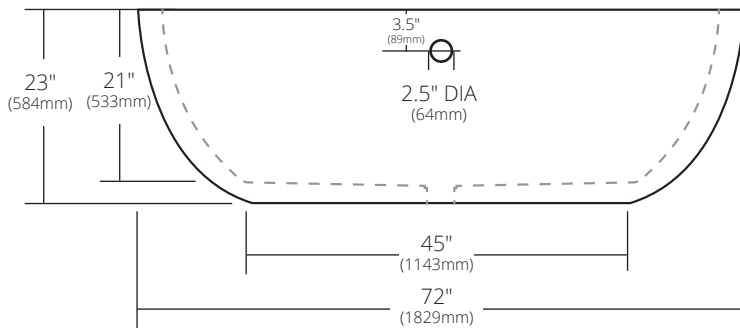

SPECIFICATIONS

**72" AVALON**

NativeStone® Collection

TOP VIEW

SIDE VIEW

NST7236-A Ash  
 NST7236-S Slate  
 NST7236-P Pearl  
 NST7236-E Earth

**PRODUCT DETAILS**

- 72" x 36" x 23" OD (1829mm x 914mm x 584mm)
- 2.17" (55mm) drain opening
- 2.5" (64mm) overflow hole
- Capacity: 105 gallons
- Weight: 900lbs
- Sealed with impermeable nano sealer
- Handcrafted from sustainable NativeStone®

**INSTALLATION**

- Freestanding bathtub

**COORDINATING PRODUCTS**

- Push to Seal Bath Waste & Overflow: DR290
- NativeStone® Sealer

**STANDARDS COMPLIANCE**

- UPC/cUPC compliant

**IMPORTANT**

Do NOT use tape or other adhesives on NativeStone® as it may remove the sealer.

Due to the handcrafted nature of this product, it will vary in finish, texture, and other details. Dimensions may vary up to .25" (6mm).