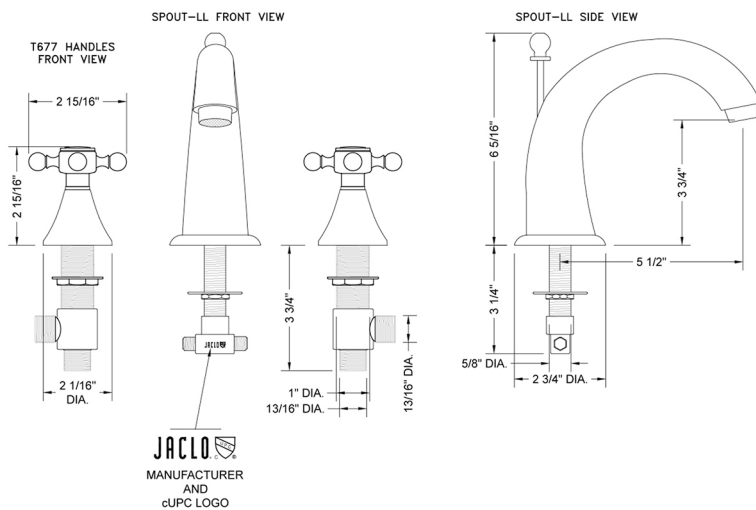

## Cranford Faucet with Ball Cross Handles- 0.5 GPM

**Model #: 5460-T677-0.5-**

### FEATURES:

- All brass 8" - 12" widespread faucet includes brass pop-up drain with overflow
- 1/4 turn ceramic valves
- Stationary Spout
- Available Flow Rates: 1.5, 1.2 & 0.5 GPM. Additional flow rate (aerator) options available. Contact JACLO.
- 5 1/2" spout reach
- Spout Hole Size Min-Max: 1 1/4" - 1 3/4"
- Valve Hole Size Min-Max: 1 1/8" - 1 5/8"

### SPECIFICATION DRAWING: