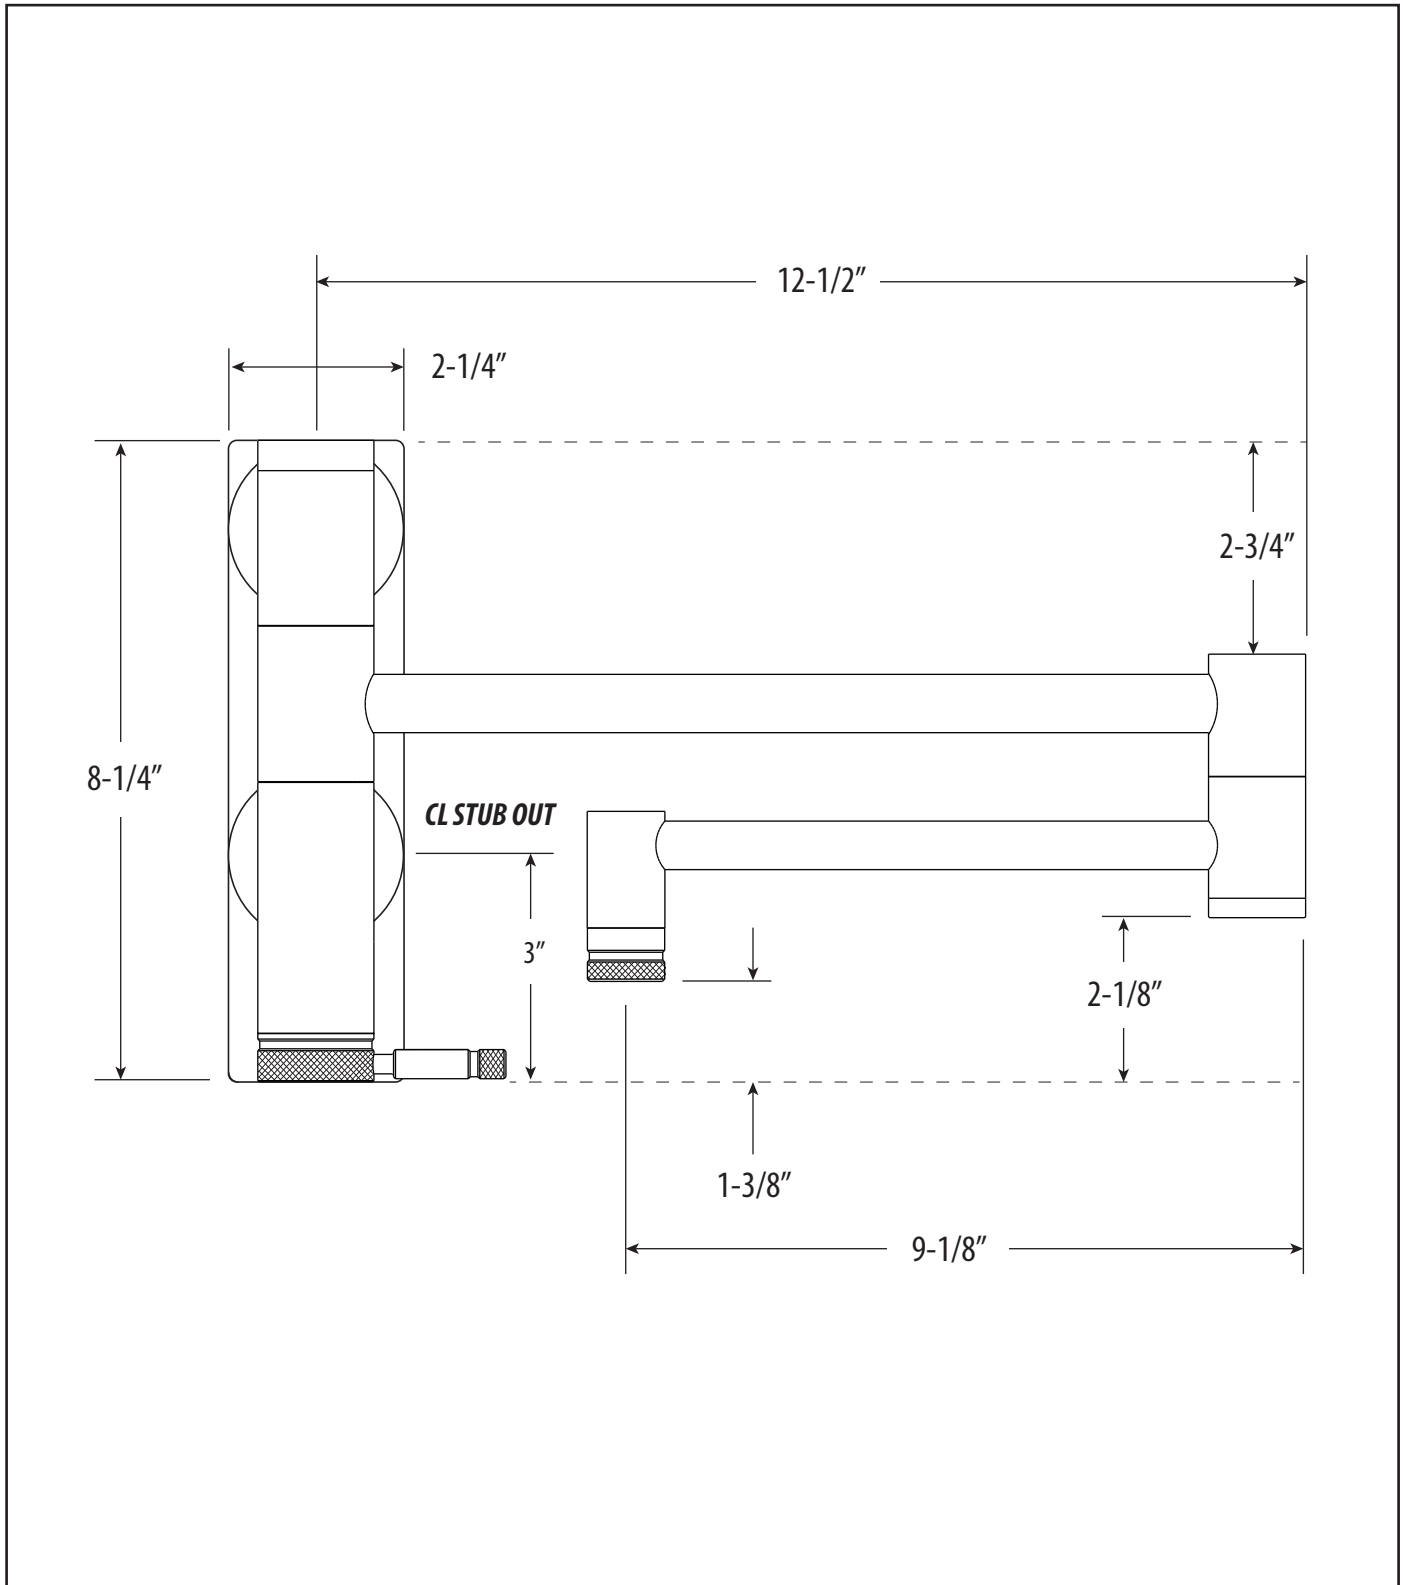

INDUSTRIAL WALL MOUNTED POTFILLER

3250

DIMENSIONS MAY VARY AND ARE SUBJECT TO CHANGE. NO RESPONSIBILITY IS ASSUMED FOR USE OF SUPERCEDED OR VOIDED DATA