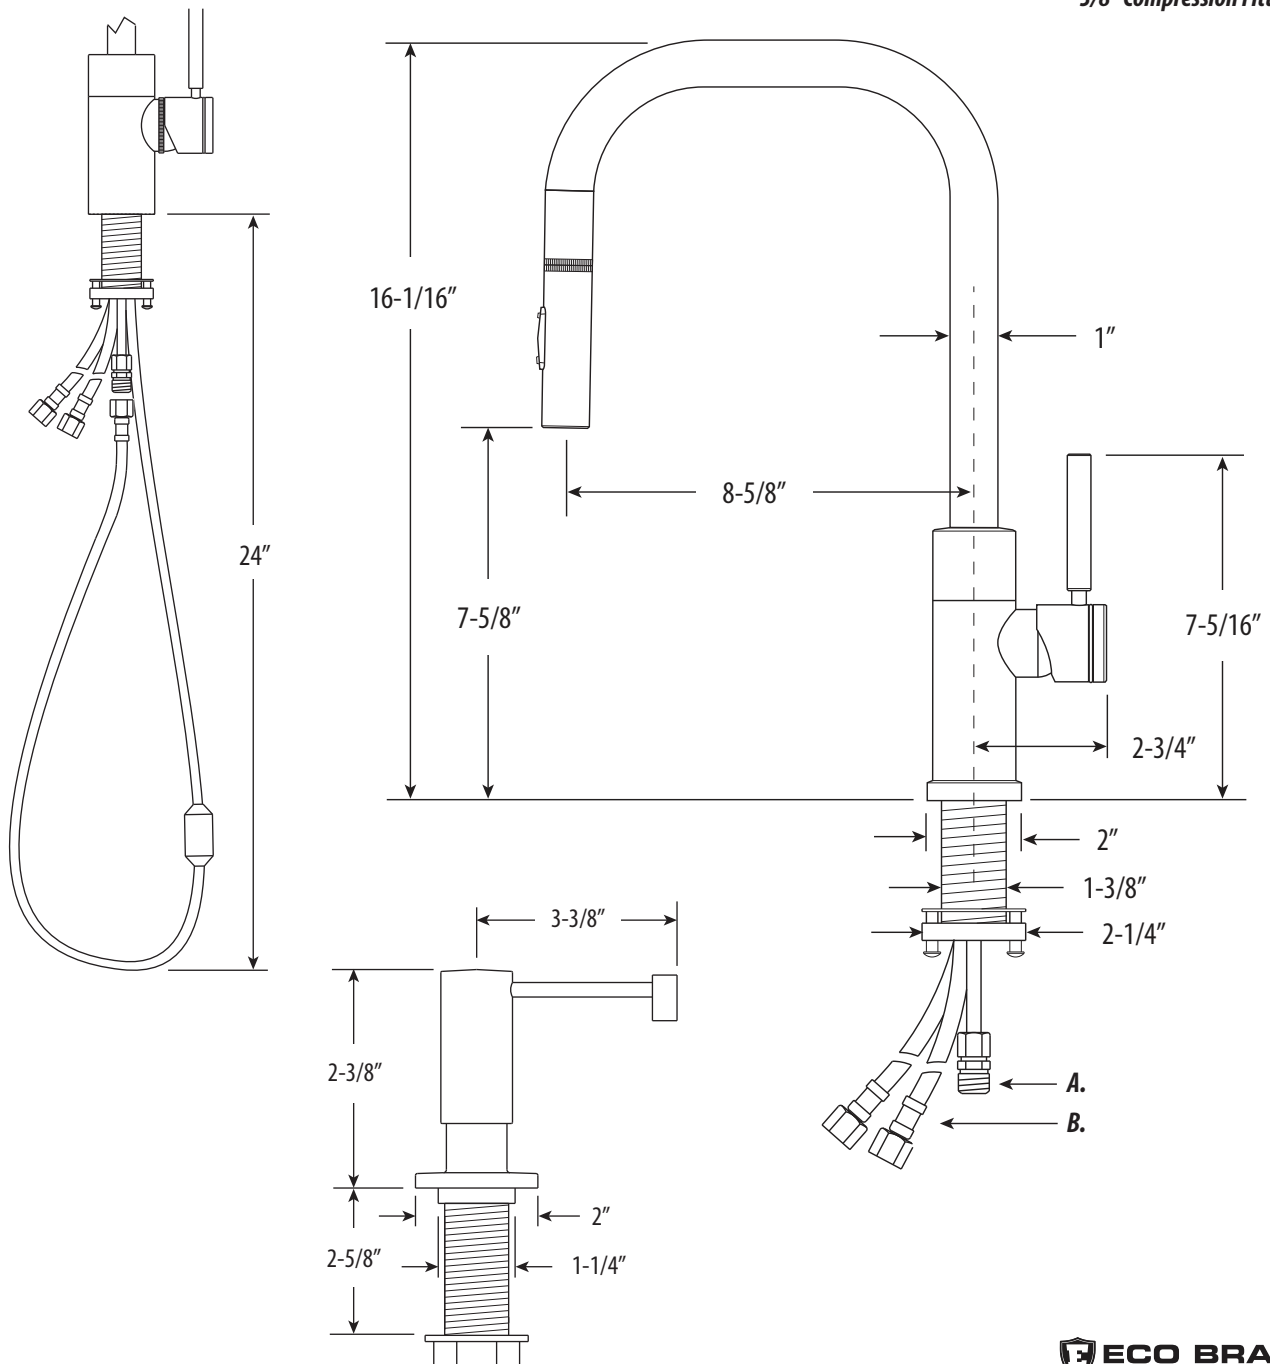

## FULTON MODERN PLP PULLDOWN FAUCET / 2PC. SUITE

# 10310-2

- Max Counter Thickness 2-3/8"
- Minimum Install Hole Size 1-1/2"

*A. Spray Connection with 3/8" Compression Fitting*

*B. Supply Hoses - 20" Long with 3/8" Compression Fittings*

**ECO BRASS**  
HIGH PERFORMANCE LEAD FREE BRASS

DIMENSIONS MAY VARY AND ARE SUBJECT TO CHANGE. NO RESPONSIBILITY IS ASSUMED FOR USE OF SUPERCEDED OR VOIDED DATA