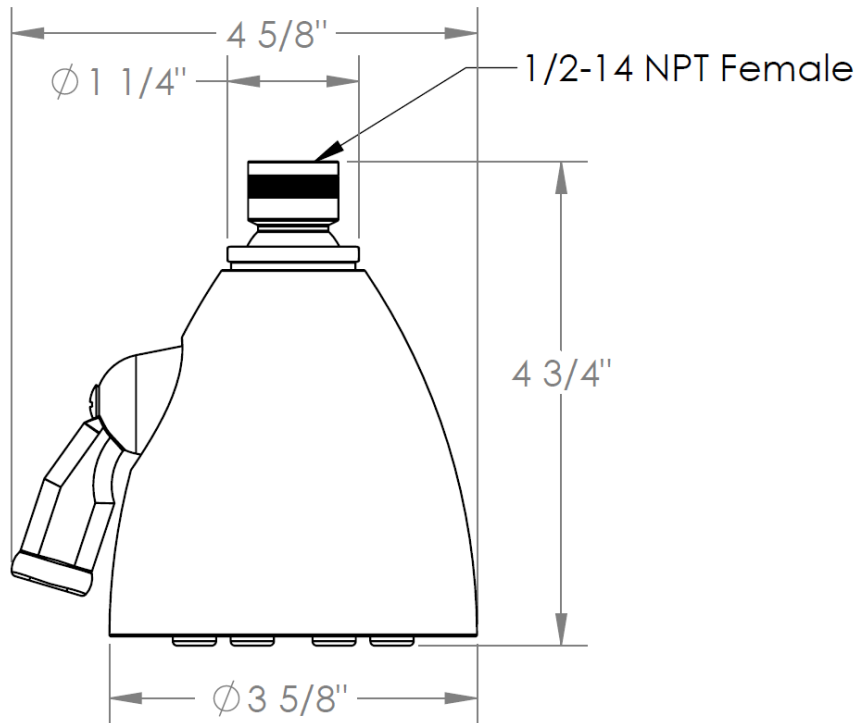

SH-603
8 Jet Shower Head

WATERMARK DESIGNS 3/12/2015