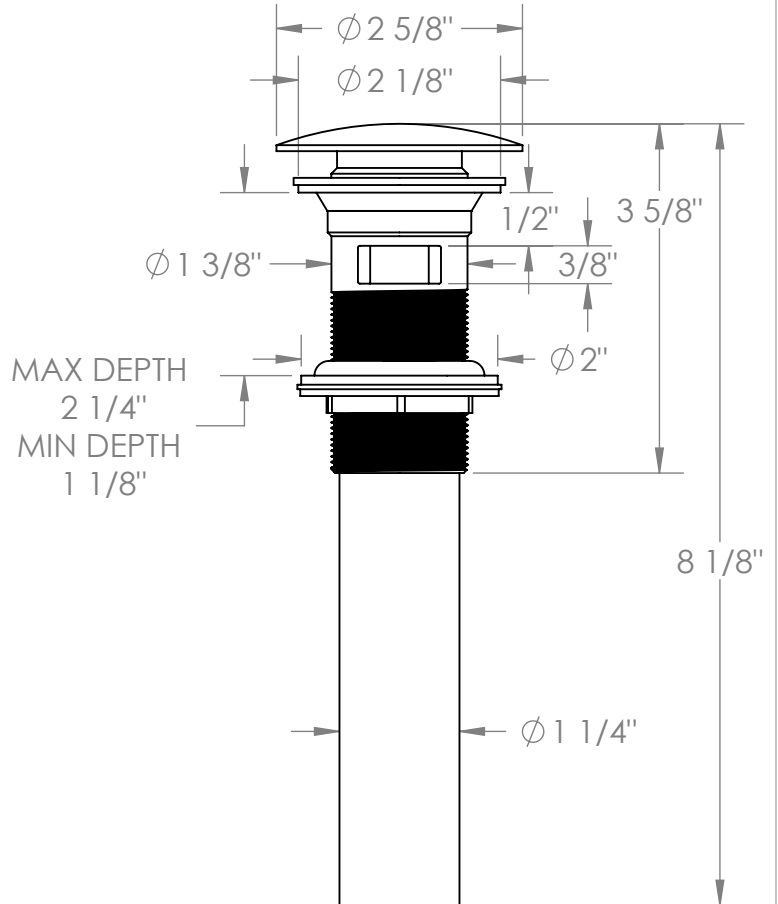

**MPU5PL**  
Soft Touch Lavatory Drain with Overflow

Meets the applicable requirements of ASME A112.18.1-2005/CSA B125.1-05, entitled "Plumbing Supply Fittings"