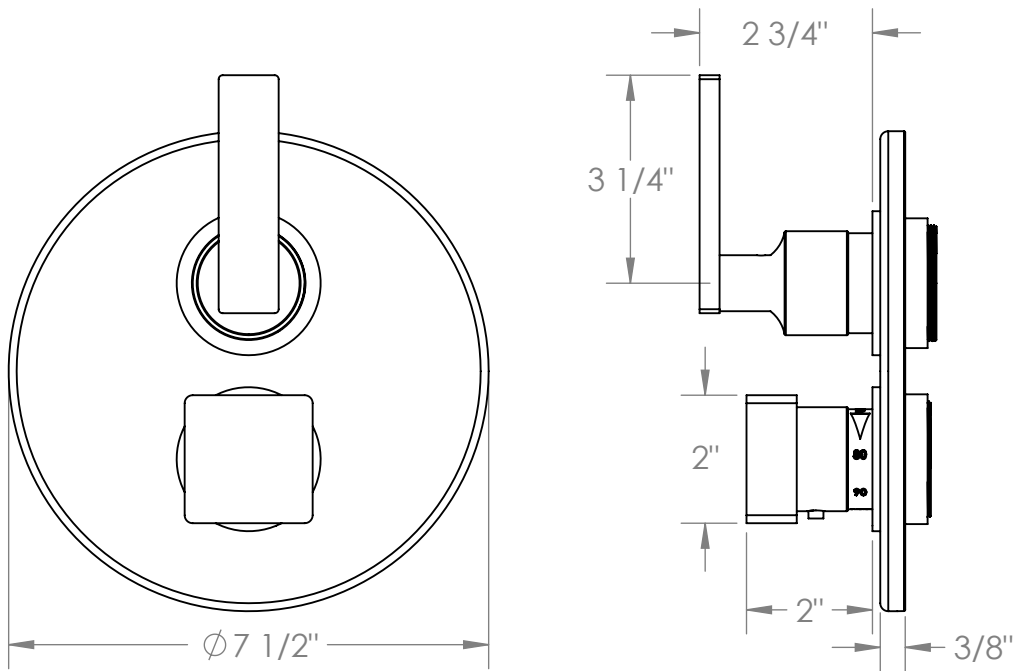

## 70-T20-RNS4

Wall Mounted Thermostatic Shower Trim with Built-In Control  
For use with SS-TH2000, SS-TH4000 or SS-THVD2

Meets the applicable requirements of ASME A112.18.1-2005/CSA B125.1-05, entitled "Plumbing Supply Fittings"