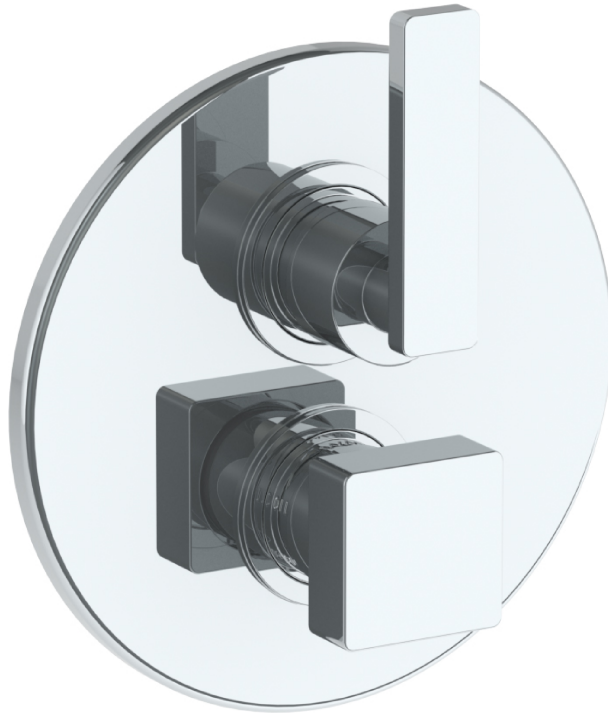

## 70-T20-RNS4

Wall Mounted Thermostatic Shower Trim with Built-In Control  
For use with SS-TH2000, SS-TH4000 or SS-THVD2

Meets the applicable requirements of ASME A112.18.1-2005/CSA B125.1-05, entitled "Plumbing Supply Fittings"