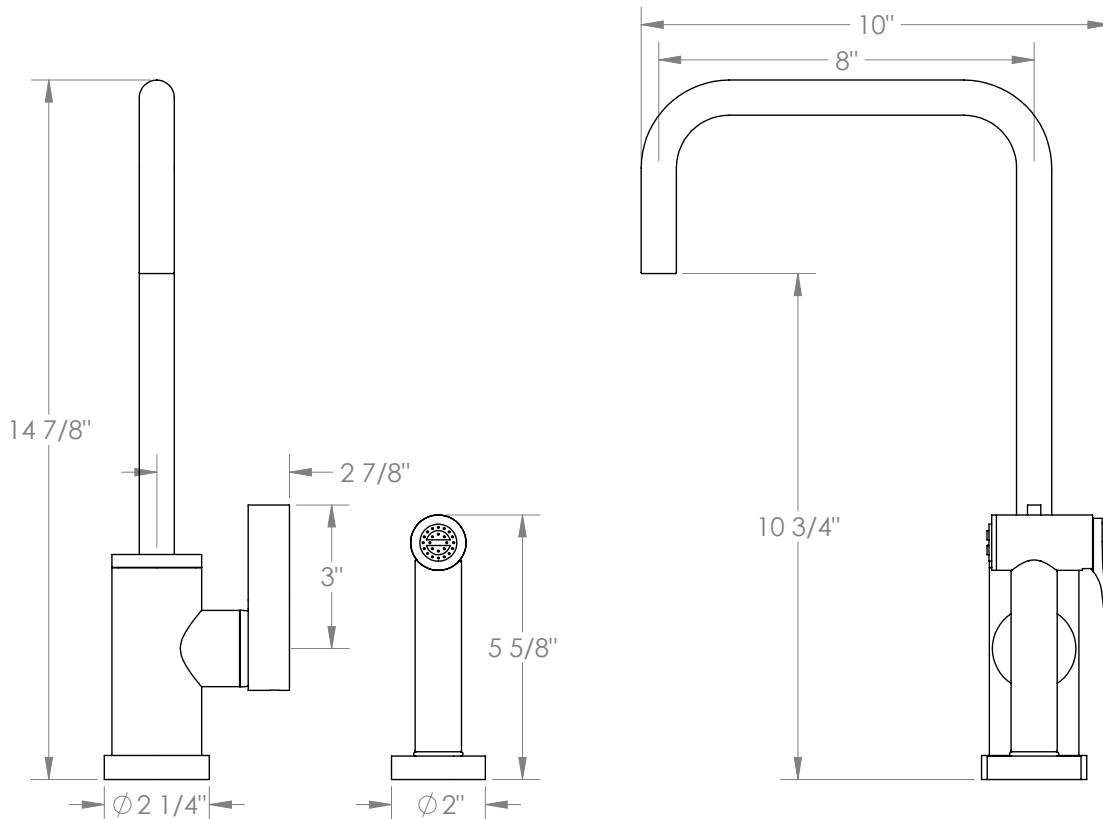

WATERMARK

BROOKLYN, NEW YORK

Blue
37-7.4-BL2
Deck Mounted 2 Hole Kitchen Set - Includes Side Spray

- Side Spray Hose Length: 50" (Final Length May Vary)
- Fits Deck Up To 1-1/2" Thick
- Recommended Mounting Hole: 1-3/8"
- Lead-Free Brass Construction
- Flow Rate: 1.75 GPM
- Kerox Ceramic Mixing Cartridge
- 360° Rotating Spout
- Professional Installation Required

Available in all finishes shown on the [Watermark Designs website](https://www.watermark-designs.com)

Meets the applicable requirements of ASME A112.18.1/CSA B125.1, entitled "Plumbing Supply Fittings".

Watermark Designs reserves the right to make revisions without notice to product specifications. All product dimensions are nominal.

04/2024

350 Dewitt Ave. Brooklyn, NY 11207 USA | T: 1 718 257 2800 | F: 1 718 257 2144 | customerservice@watermark-designs.com