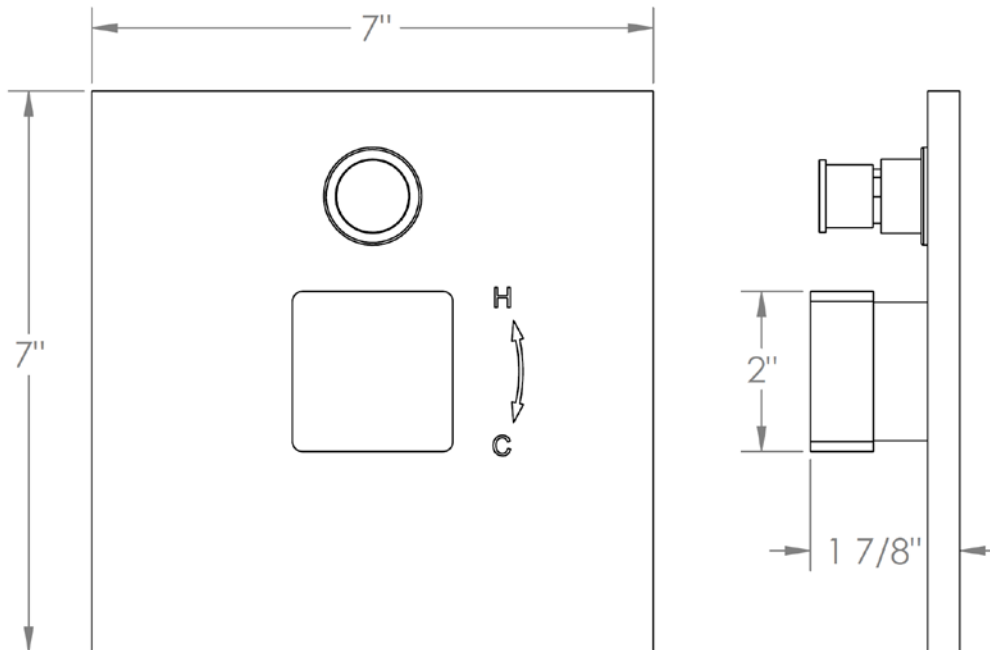

35-P90-ED4

Trim Kit Only for Pressure Balance Valve with Diverter
For use with SS-PB85 concealed rough

WATERMARK DESIGNS 7/18/2018