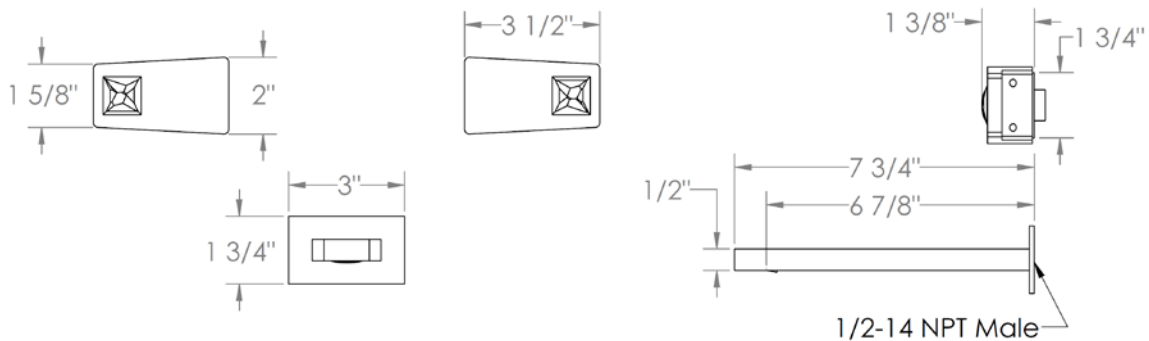

**35-5-ED3**

**Wall Mounted Bath Set**

For use with SS-506 or SS-THV2.2-26C concealed rough

Meets the applicable requirements of ASME A112.18.1-2005/CSA B125.1-05, entitled "Plumbing Supply Fittings"

**WATERMARK DESIGNS 7/18/2018**