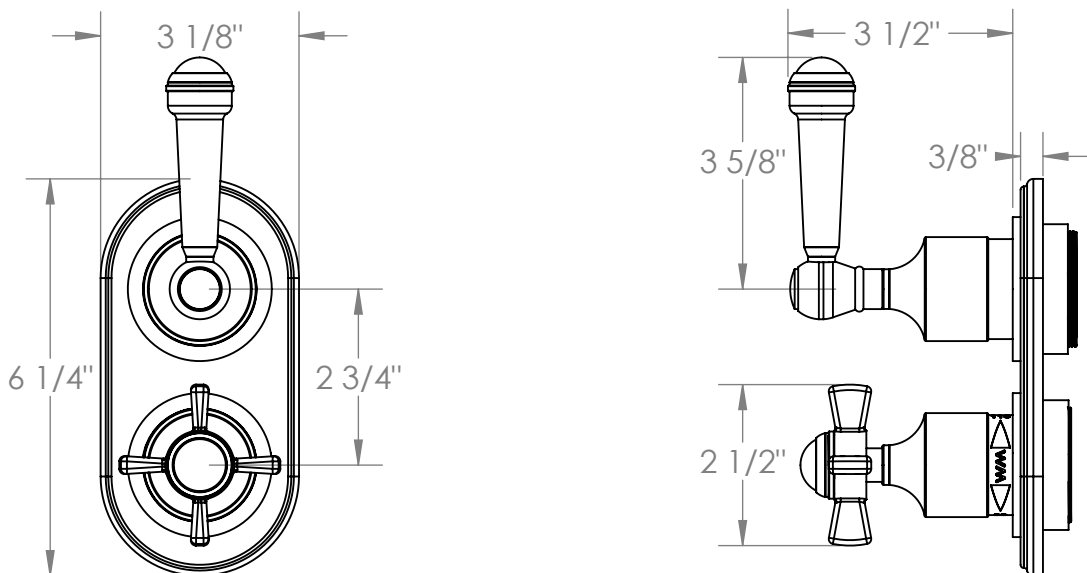

321-T25-S2

Wall Mounted Mini Thermostatic Trim Kit with Built-In Control
For use with SS-TH60 or SS-TH70 concealed rough

Meets the applicable requirements of ASME A112.18.1-2005/CSA B125.1-05, entitled "Plumbing Supply Fittings"