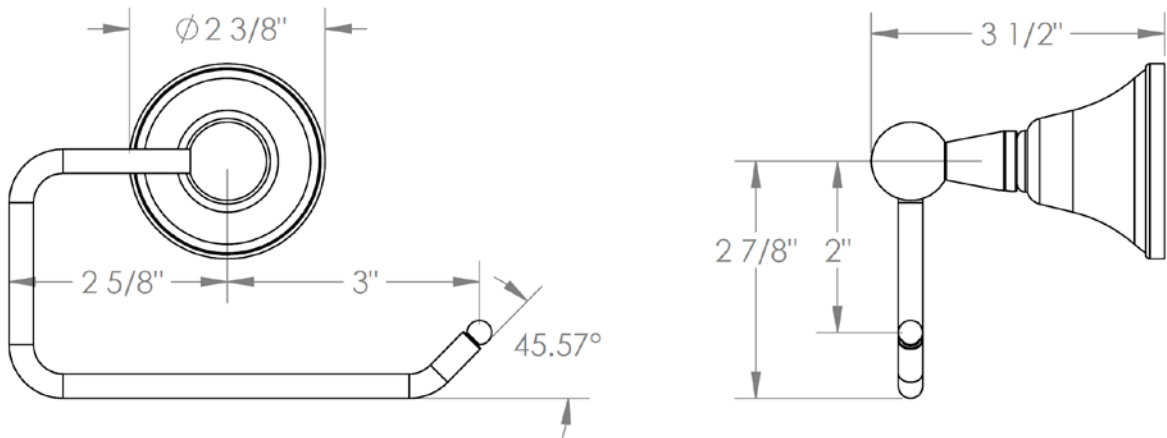

**313-0.4.1**  
Wall Mounted Paper Holder

Meets the applicable requirements of ASME A112.18.1-2005/CSA B125.1-05, entitled "Plumbing Supply Fittings"

**WATERMARK DESIGNS 2/12/2018**

350 Dewitt Ave Brooklyn NY 11207 USA T 718 257 2800 F 718 257 2144 info@watermark-designs.com