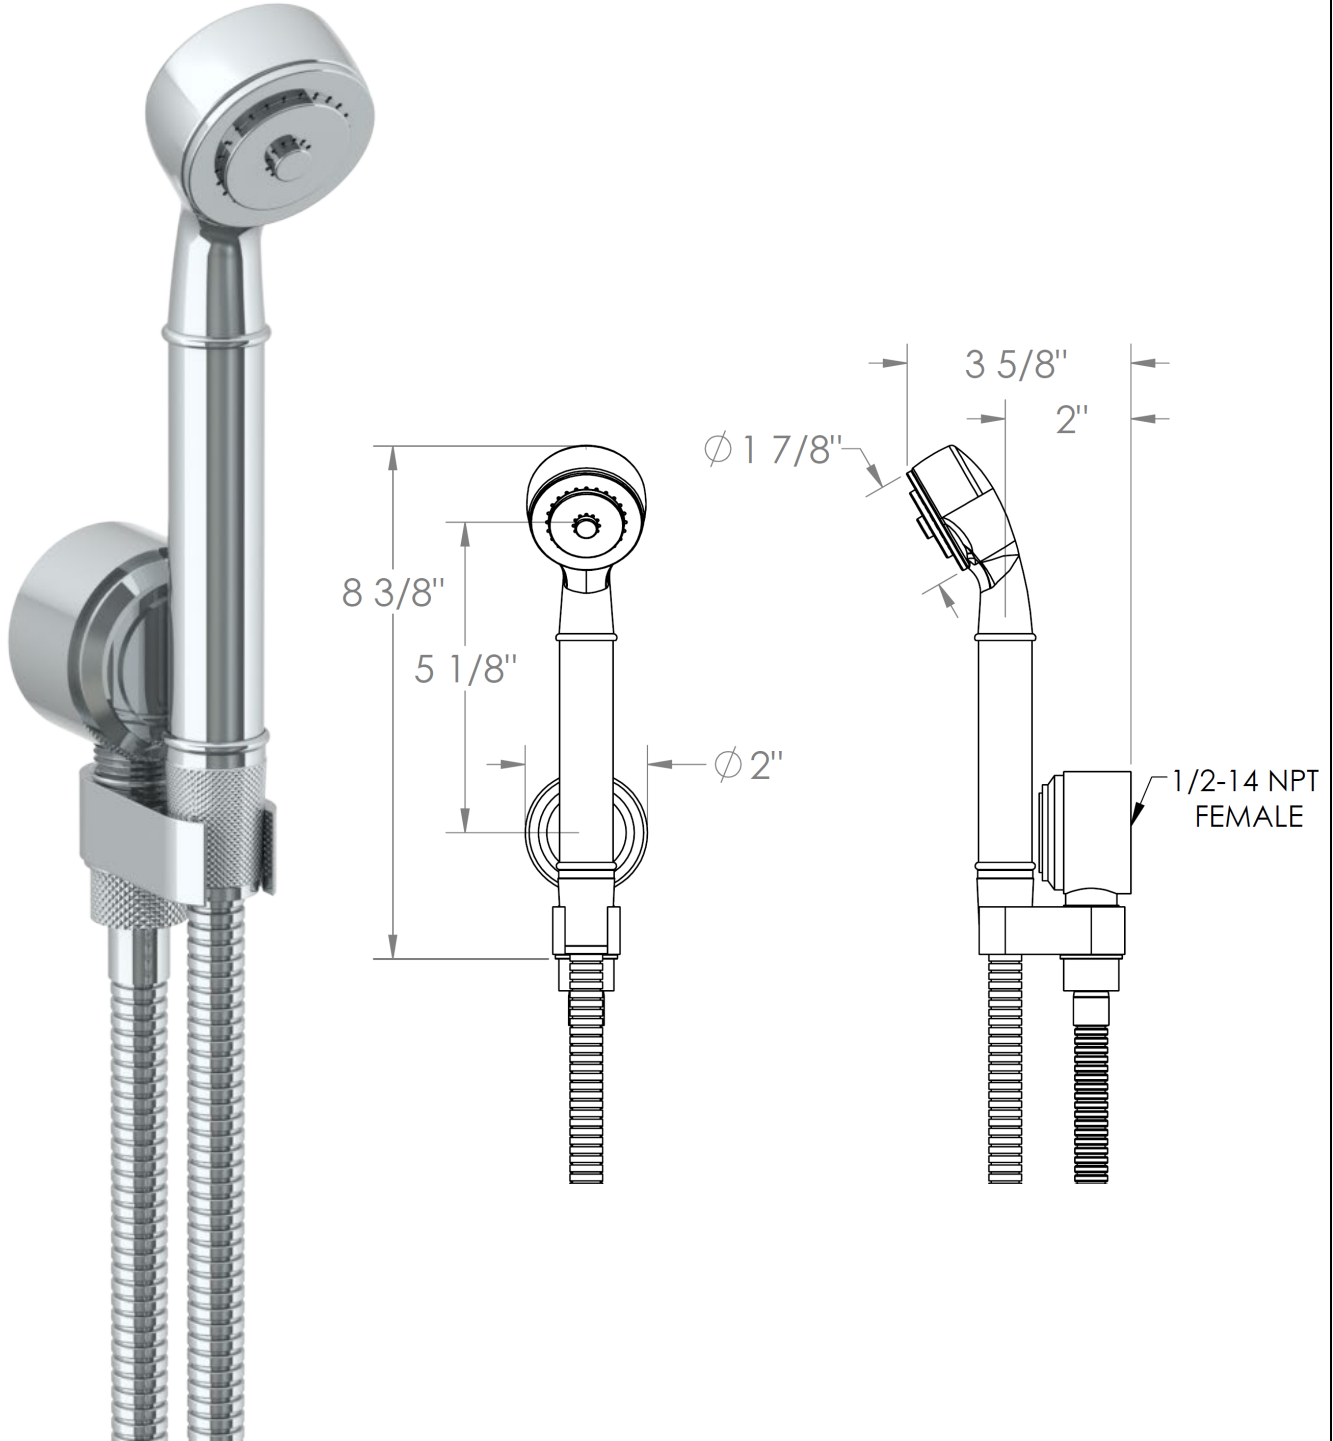

30-HSHK3

Wall Mounted Hand Shower Set with Hand Shower and 69" Hose
Hand Shower Flow Rate: 1.75 GPM

Meets the applicable requirements of ASME A112.18.1-2005/CSA B125.1-05, entitled "Plumbing Supply Fittings"