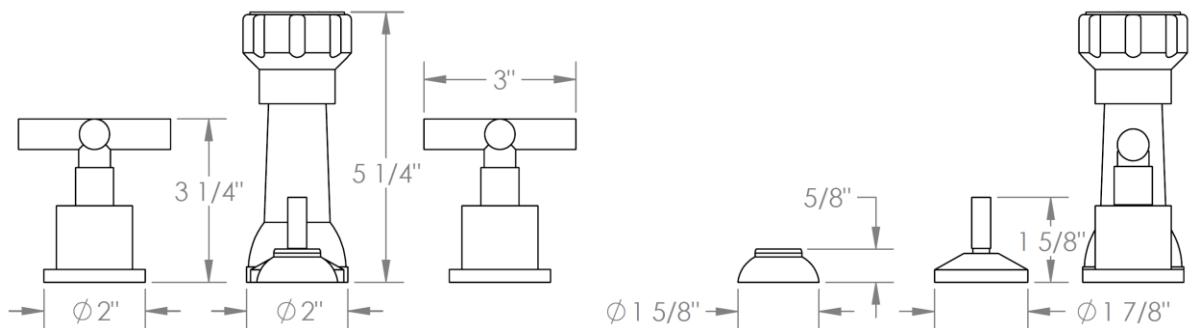

27-4-CL15

Deck Mounted 4-Hole Bidet
Includes MPU7 pop-up drain

Meets the applicable requirements of ASME A112.18.1-2005/CSA B125.1-05, entitled "Plumbing Supply Fittings"

WATERMARK DESIGNS 12/14/2018

350 Dewitt Ave Brooklyn NY 11207 USA T 718 257 2800 F 718 257 2144 info@watermark-designs.com