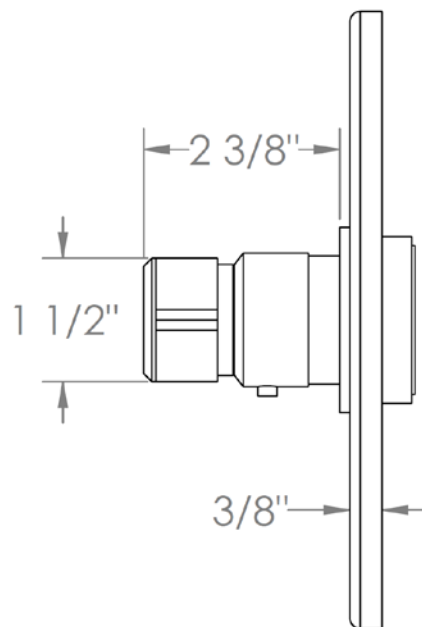

25-T10-IN16

Trim Kit Only for Thermostatic Valve

For use with SS-TH1000 or SS-TH3000 concealed rough

WATERMARK DESIGNS 3/28/2018