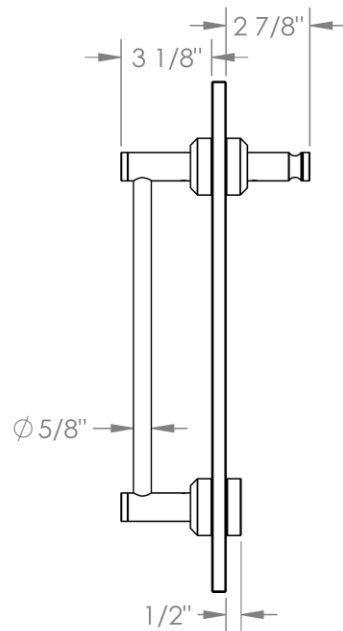

25-0.1-__SDP

Glass Mounted Door Pull with Knob
For use with 1/2" thick glass with Ø1/2" Holes

Model No.	Dimension of L
25-0.1-6SDP	6"
25-0.1-12SDP	12"
25-0.1-18SDP	18"
25-0.1A-SDP	24"

WATERMARK DESIGNS