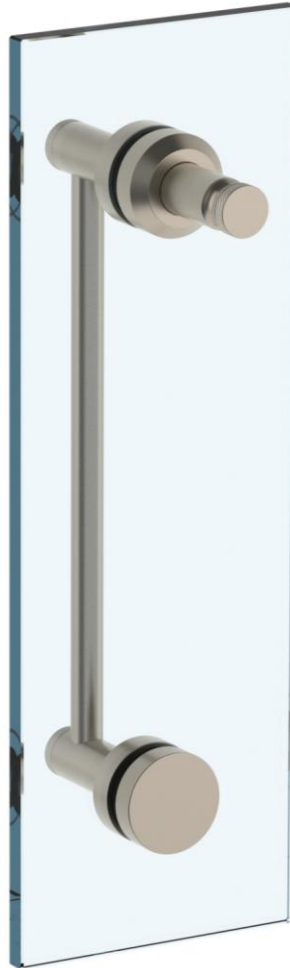

25-0.1-__SDP

Glass Mounted Door Pull with Knob
For use with 1/2" thick glass with Ø1/2" Holes

Model No.	Dimension of L
25-0.1-6SDP	6"
25-0.1-12SDP	12"
25-0.1-18SDP	18"
25-0.1A-SDP	24"

WATERMARK DESIGNS