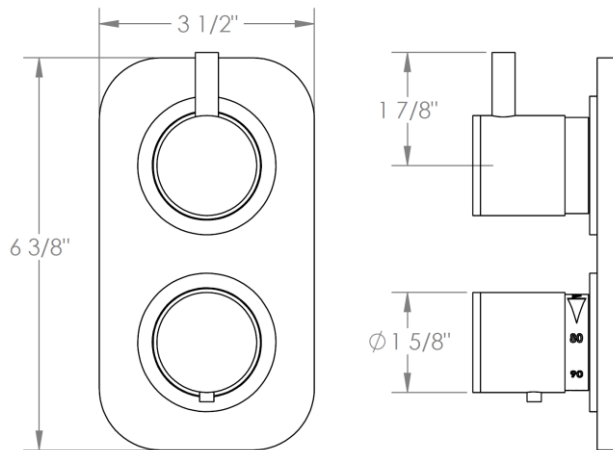

**22-T25-TIB**

Trim Kit Only for Miniature Thermostatic Valve with Built-In Control  
Requires SS-TH60, SS-TH70 or SS-TH80 concealed rough

**WATERMARK** DESIGNS 5/16/2019

350 Dewitt Ave Brooklyn NY 11207 USA T 718 257 2800 F 718 257 2144 info@watermark-designs.com