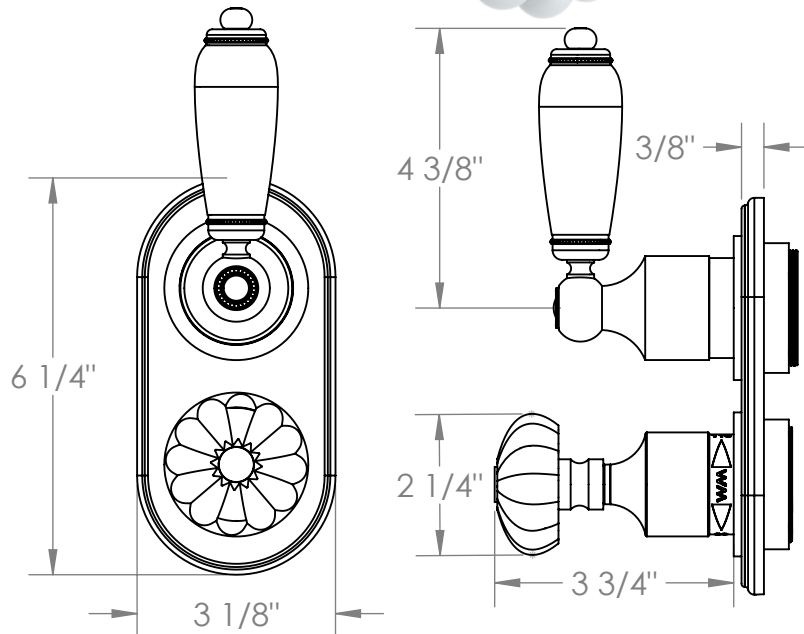

180-T25-DD

Wall Mounted Mini Thermostatic Trim with Built-In Control
For use with SS-TH60 or SS-TH70 concealed rough

Meets the applicable requirements of ASME A112.18.1-2005/CSA B125.1-05, entitled "Plumbing Supply Fittings"