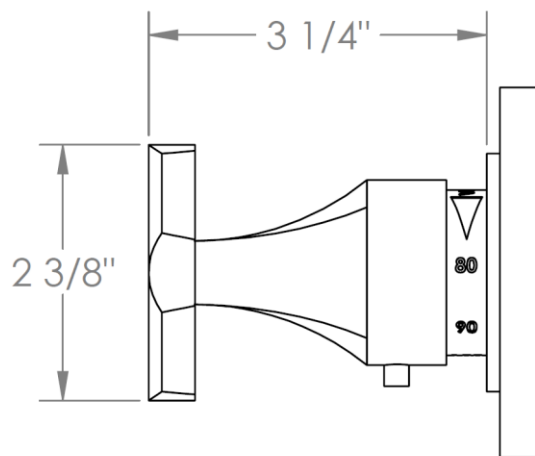

125-T15-
Trim Kit Only for Miniature Thermostatic Valve
Requires SS-TH500 concealed rough

HANDLE TRIM OPTIONS

BG4 - JOYCE

BG5 - MARKET