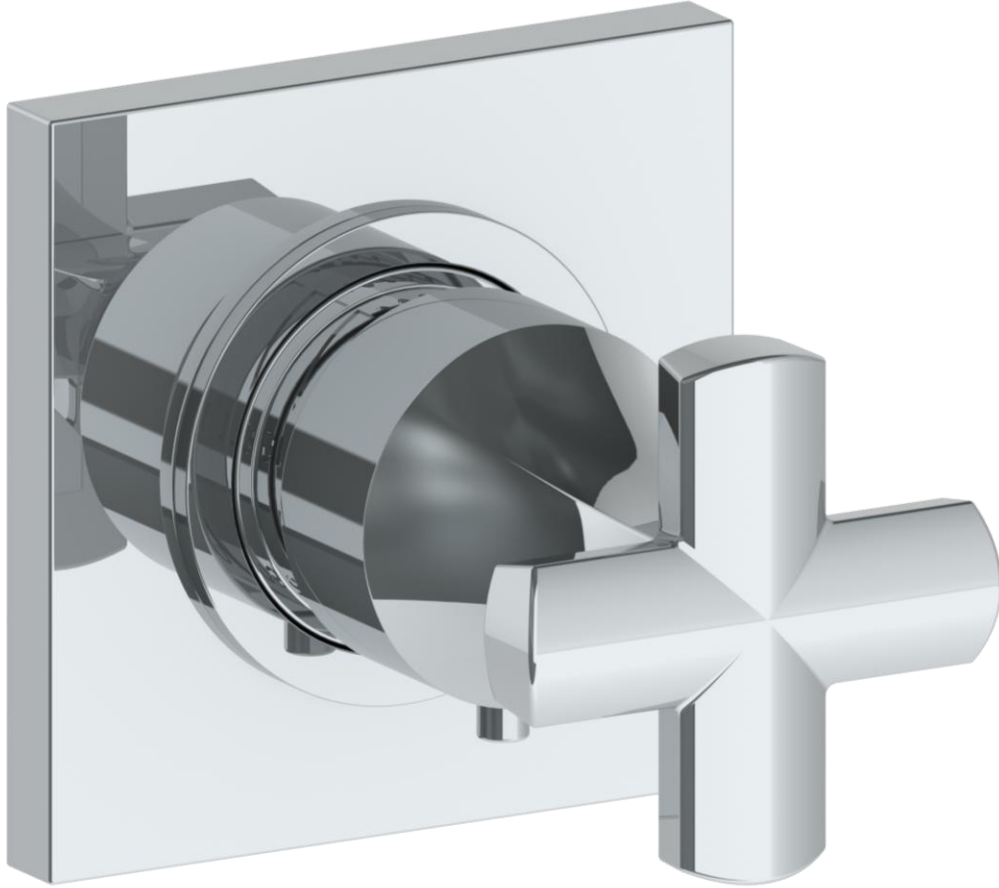

125-T15-
Trim Kit Only for Miniature Thermostatic Valve
Requires SS-TH500 concealed rough

HANDLE TRIM OPTIONS

BG4 - JOYCE

BG5 - MARKET