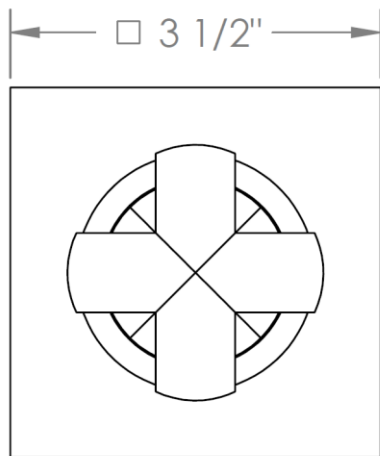

125-T15-
Trim Kit Only for Miniature Thermostatic Valve
Requires SS-TH500 concealed rough

HANDLE TRIM OPTIONS

BG4 - JOYCE

BG5 - MARKET