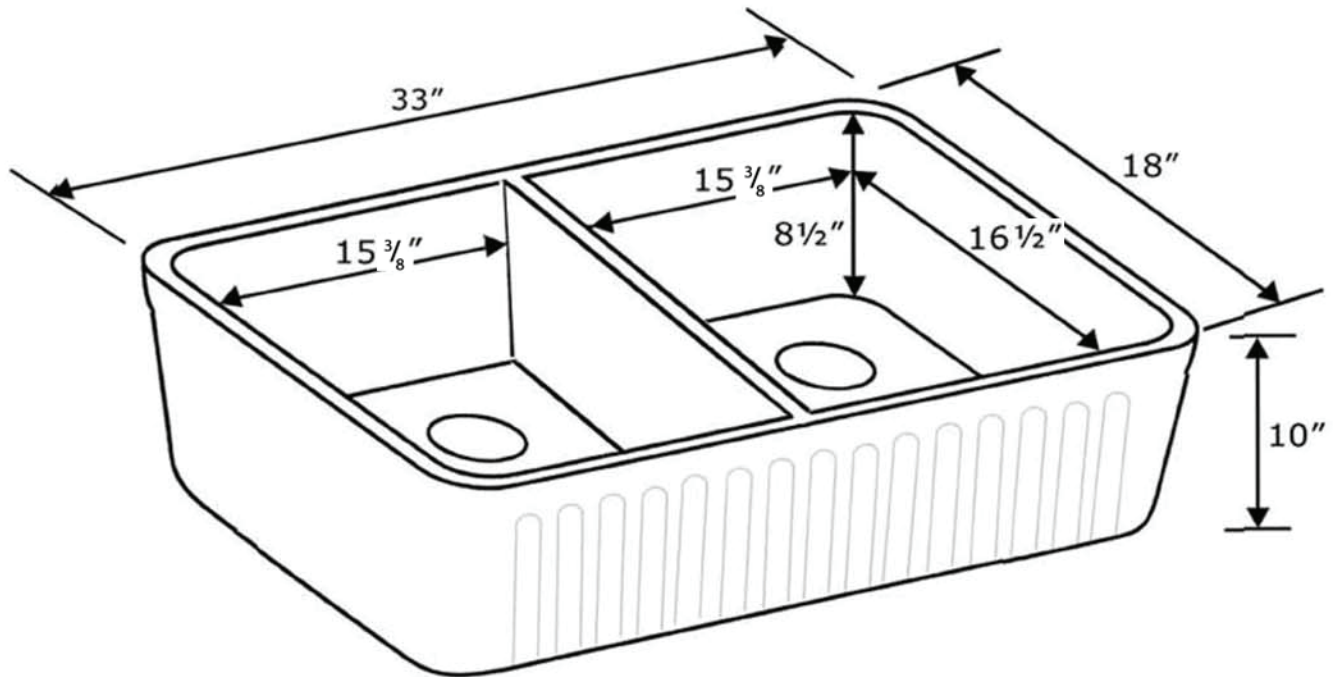

WHFLRPL3318

As Whitehaus Collection® Farmhaus Fireclay Sinks are individually handmade, sink sizes can vary and all dimensions are approximate. We strongly recommend that your sink be supplied to your cabinetmaker prior to the fabrication of your kitchen cabinets and countertops. Cutouts are not to be made until they are checked against your sink. Whitehaus Collection® recommends the use of a protective grid in the bottom of the sink to avoid potential scuffing from heavy-duty cookware.