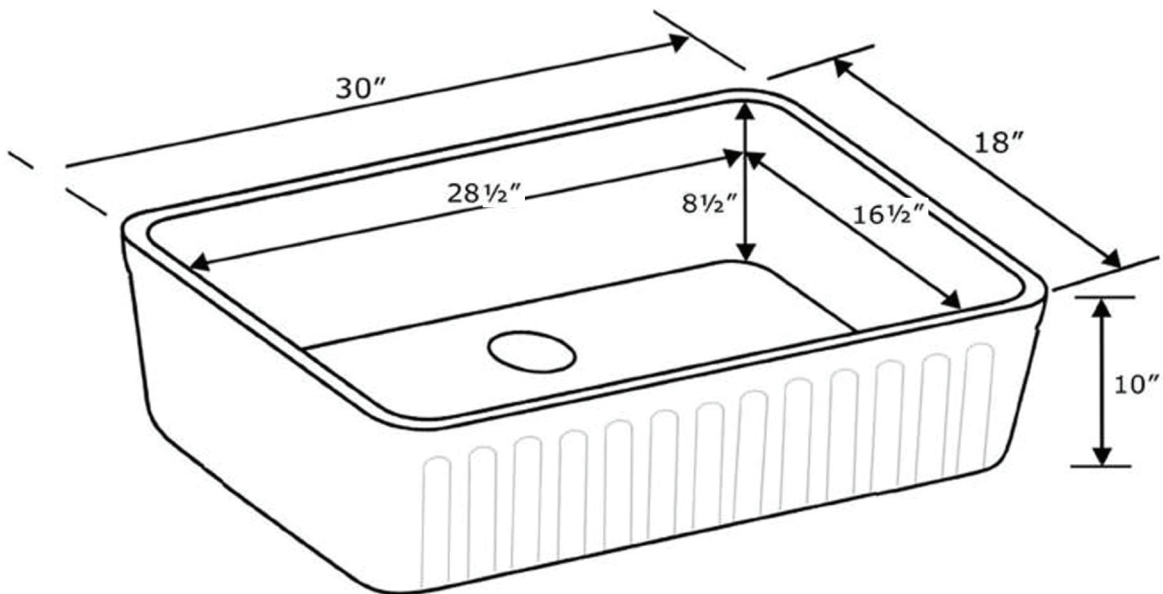

## WHFLGO3018

As Whitehaus Collection® Farmhaus Fireclay Sinks are individually handmade, sink sizes can vary and all dimensions are approximate. We strongly recommend that your sink be supplied to your cabinetmaker prior to the fabrication of your kitchen cabinets and countertops. Cutouts are not to be made until they are checked against your sink. Whitehaus Collection® recommends the use of a protective grid in the bottom of the sink to avoid potential scuffing from heavy-duty cookware.