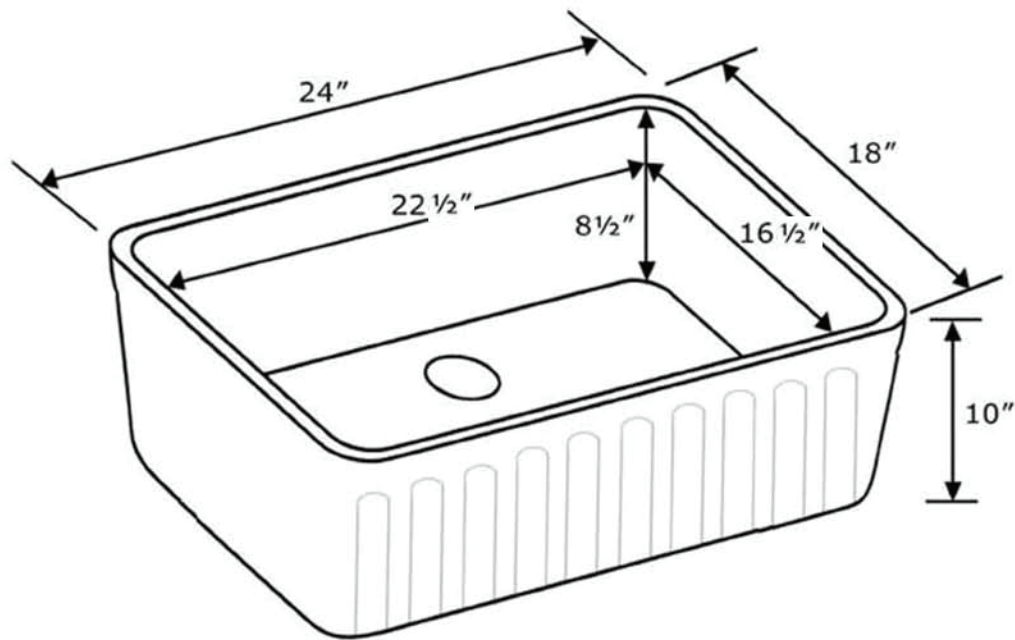

## WHFLCON2418

As Whitehaus Collection® Farmhaus Fireclay Sinks are individually handmade, sink sizes can vary and all dimensions are approximate. We strongly recommend that your sink be supplied to your cabinetmaker prior to the fabrication of your kitchen cabinets and countertops. Cutouts are not to be made until they are checked against your sink. Whitehaus Collection® recommends the use of a protective grid in the bottom of the sink to avoid potential scuffing from heavy-duty cookware.