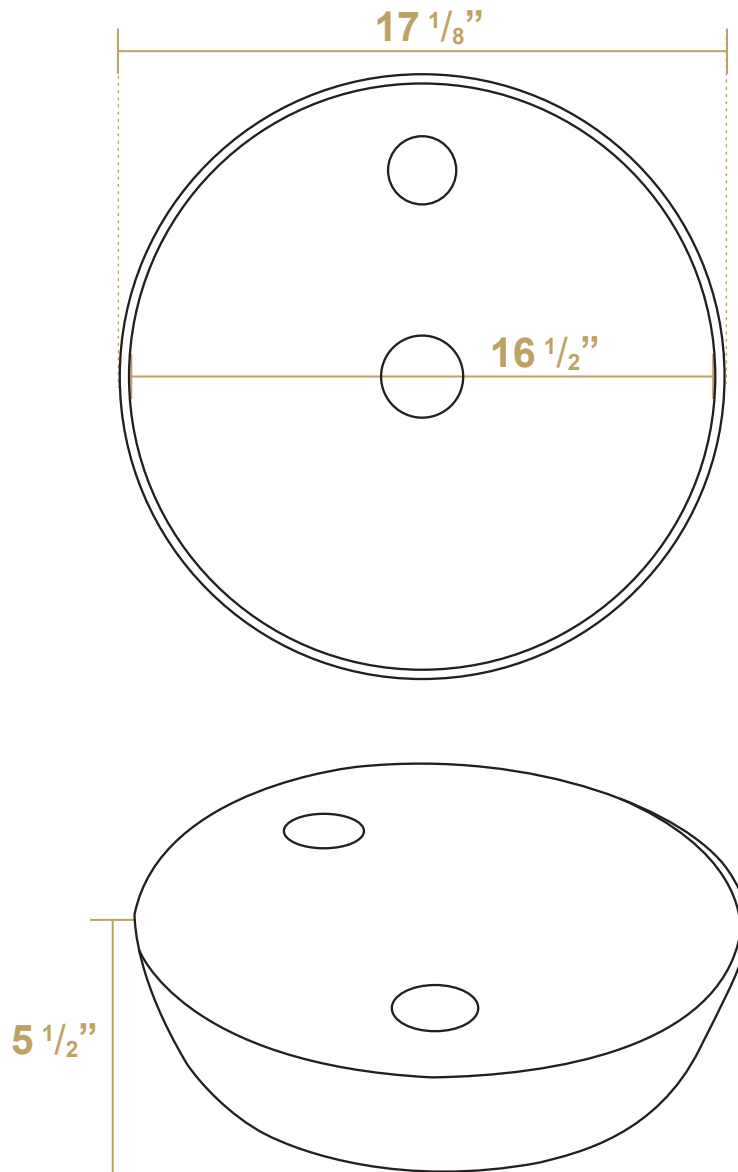

Whitehaus®

WH71306

Overall Dimensions

17 1/8" x 17 1/8" x 5 1/2"

Inside Dimensions

16 1/2" x 16 1/2" x 4 1/2"

LIVE WITH STYLE!