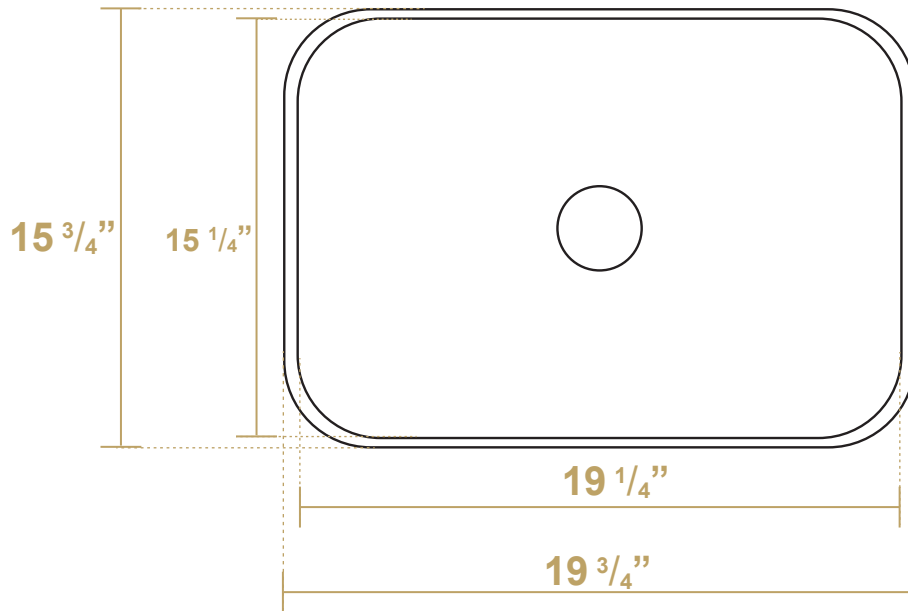

WH71302-F23

Overall Dimensions

19 ³/₄'' x 15 ³/₄'' x 5 ¹/₂''

Inside Dimensions

19 ¹/₄'' x 15 ¹/₄'' x 4''

LIVE WITH STYLE!