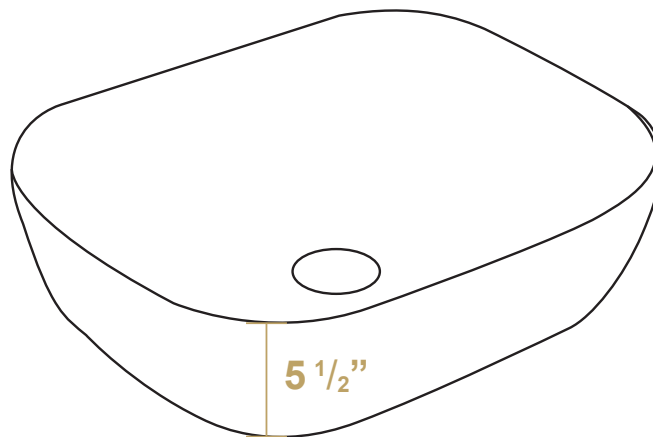

WH71302-F23

Overall Dimensions

19 ³/₄'' x 15 ³/₄'' x 5 ¹/₂''

Inside Dimensions

19 ¹/₄'' x 15 ¹/₄'' x 4''

LIVE WITH STYLE!