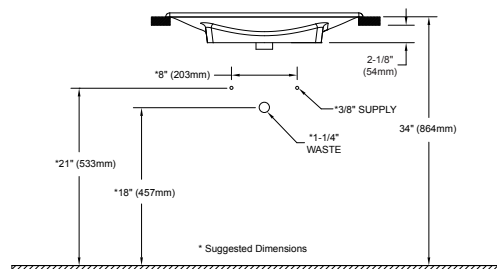

PRODUCT SPECIFICATION

The lavatory shall be made of cast-iron. Lavatory shall be 24" in length and 15" in width. Product shall be without overflow and lavatory shall include mounting assembly. Lavatory shall be TOTO Model FLT132_____.

FLT132

Waza® Noir™ Cast Iron Lavatory

SPECIFICATIONS

- Waste 1-1/4" O.D.
- Size 24"W x 15"D
- Basin 22-11/16"W x 12-13/16"D
- Warranty One Year Limited Warranty
- Material Cast Iron
- Overflow None
- Shipping Weight 48 lbs.
- Shipping Dimensions 18-7/8"W x 27-7/8"D x 6-1/4"H

INSTALLATION NOTES

Vessel installation

Undercounter installation

Self-rimming installation

FLT132 - ADA COMPLIANCE CHECK

Vessel installation

FLT132 - ADA COMPLIANCE CHECK

Undercounter installation