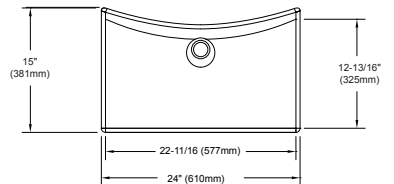

FLT132

Waza® Noir™ Cast Iron Lavatory

SPECIFICATIONS

- Waste 1-1/4" O.D.
- Size 24"W x 15"D
- Basin 22-11/16"W x 12-13/16"D
- Warranty One Year Limited Warranty
- Material Cast Iron
- Overflow None
- Shipping Weight 48 lbs.
- Shipping Dimensions 18-7/8"W x 27-7/8"D x 6-1/4"H

INSTALLATION NOTES

Mounting Hardware

CARE AND CLEANING INSTRUCTIONS

Rinse the basin out thoroughly after each use. Clean with a soft wet cloth and mild soap only. Do NOT use abrasive cleaning materials, or leave staining materials in contact with the surface, or use sharp, or metallic objects, as this will scratch, stain, or ruin the surface.