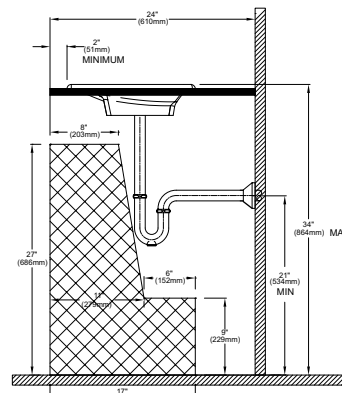

Vessel installation

FLT132 - ADA COMPLIANCE CHECK