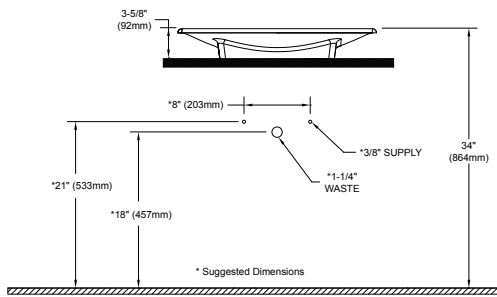

FLT132

Waza® Noir™ Cast Iron Lavatory

SPECIFICATIONS

- Waste 1-1/4" O.D.
- Size 24"W x 15"D
- Basin 22-11/16"W x 12-13/16"D
- Warranty One Year Limited Warranty
- Material Cast Iron
- Overflow None
- Shipping Weight 48 lbs.
- Shipping Dimensions 18-7/8"W x 27-7/8"D x 6-1/4"H

INSTALLATION NOTES

Vessel installation