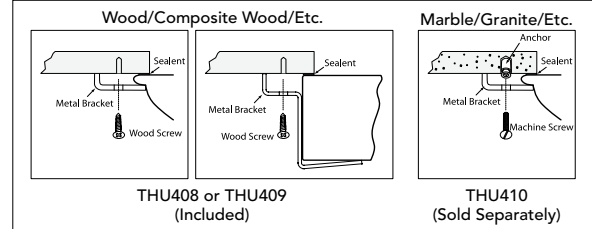

Self-rimming installation

Mounting Hardware

CARE AND CLEANING INSTRUCTIONS

Rinse the basin out thoroughly after each use. Clean with a soft wet cloth and mild soap only. Do NOT use abrasive cleaning materials, or leave staining materials in contact with the surface, or use sharp, or metallic objects, as this will scratch, stain, or ruin the surface.