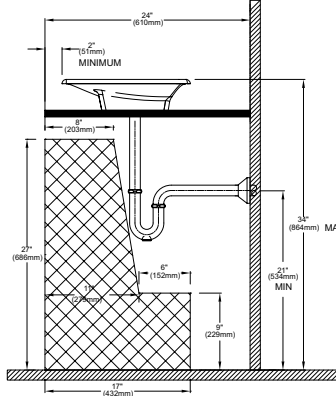

PRODUCT SPECIFICATION

The lavatory shall be made of cast-iron. Lavatory shall be 24" in length and 15" in width. Product shall be without overflow and lavatory shall include mounting assembly. Lavatory shall be TOTO Model FLT132_____.

FLT132

Waza® Noir™ Cast Iron Lavatory

SPECIFICATIONS

- Waste 1-1/4" O.D.
- Size 24"W x 15"D
- Basin 22-11/16"W x 12-13/16"D
- Warranty One Year Limited Warranty
- Material Cast Iron
- Overflow None
- Shipping Weight 48 lbs.
- Shipping Dimensions 18-7/8"W x 27-7/8"D x 6-1/4"H

INSTALLATION NOTES

Vessel installation

Undercounter installation

Self-rimming installation

FLT132 - ADA COMPLIANCE CHECK

Vessel installation

FLT132 - ADA COMPLIANCE CHECK

Undercounter installation