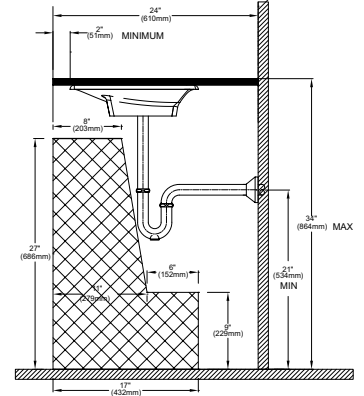

PRODUCT SPECIFICATION

The lavatory shall be made of cast-iron. Lavatory shall be 24" in length and 15" in width. Product shall be without overflow and lavatory shall include mounting assembly. Lavatory shall be TOTO Model FLT132_____.

FLT132

Waza® Noir™ Cast Iron Lavatory

SPECIFICATIONS

- Waste 1-1/4" O.D.
- Size 24"W x 15"D
- Basin 22-11/16"W x 12-13/16"D
- Warranty One Year Limited Warranty
- Material Cast Iron
- Overflow None
- Shipping Weight 48 lbs.
- Shipping Dimensions 18-7/8"W x 27-7/8"D x 6-1/4"H

INSTALLATION NOTES

Vessel installation

Undercounter installation

Self-rimming installation

FLT132 - ADA COMPLIANCE CHECK

Vessel installation

FLT132 - ADA COMPLIANCE CHECK

Undercounter installation