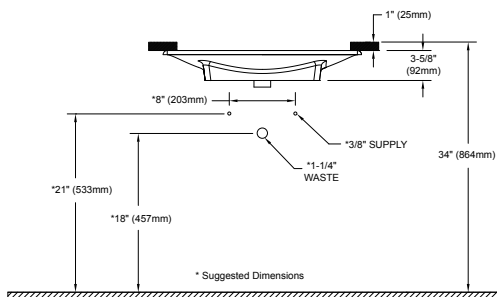

PRODUCT SPECIFICATION

The lavatory shall be made of cast-iron. Lavatory shall be 24" in length and 15" in width. Product shall be without overflow and lavatory shall include mounting assembly. Lavatory shall be TOTO Model FLT132_____.

FLT132

Waza® Noir™ Cast Iron Lavatory

SPECIFICATIONS

- Waste 1-1/4" O.D.
- Size 24"W x 15"D
- Basin 22-11/16"W x 12-13/16"D
- Warranty One Year Limited Warranty
- Material Cast Iron
- Overflow None
- Shipping Weight 48 lbs.
- Shipping Dimensions 18-7/8"W x 27-7/8"D x 6-1/4"H

INSTALLATION NOTES

Vessel installation

Undercounter installation

Self-rimming installation

FLT132 - ADA COMPLIANCE CHECK

Vessel installation

FLT132 - ADA COMPLIANCE CHECK

Undercounter installation