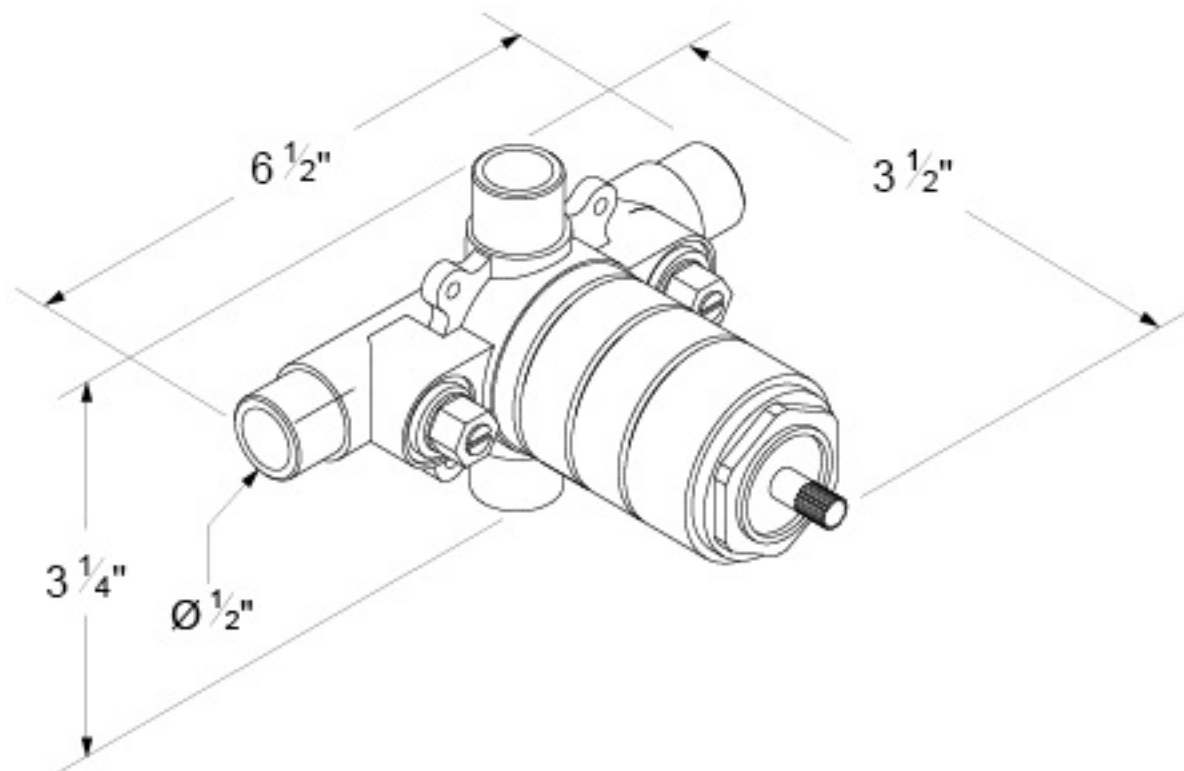

GENERAL DIMENSIONAL DRAWING

SANTEC Inc.	3501 CHALLENGER ST. TORRANCE, CA 90503
DATE	September 17, 2008
ITEM#	PB-3600
DESCRIPTION	Valve only for pressure balanced shower with stops