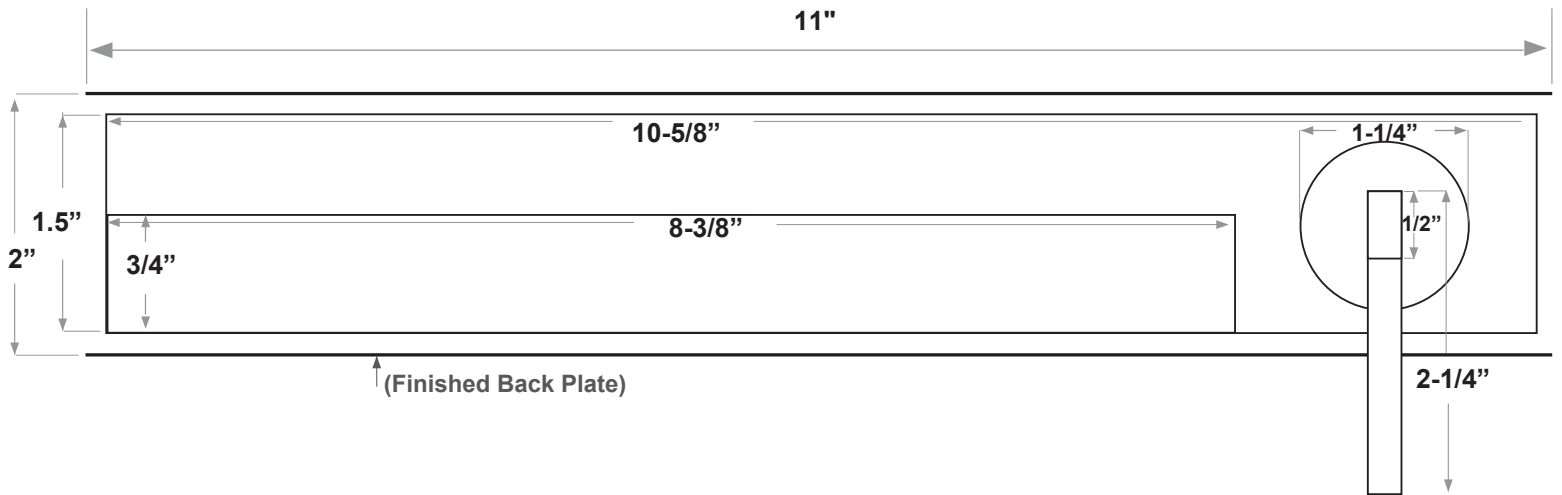

FEATURES:

- Forged brass construction
- Articulating spout and Joystick-style handle
- Replacement cartridge 18.30.265
- Drain not included
- Certified to meet or exceed the following codes and standards:
ASME A112.18.1/CSA B125.1-2012

Series 2600
Wall Lavatory Faucet

1.260006

For rough kit specifications, please see the Installation Guide.