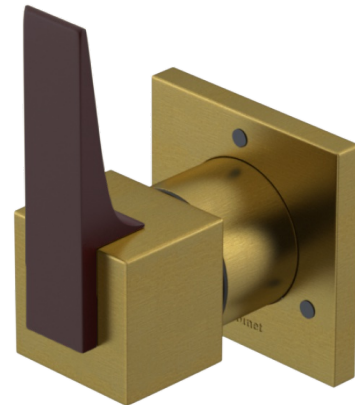

ADJUSTABLE SLIDE BAR WITH HAND HELD SHOWER ASSEMBLY

WALL MOUNT TUB SPOUT

THREE WAY DIVERTER WITH SHUT-OFFS IN BETWEEN FUNCTIONS

4" SHOWER HEAD WITH WALL MOUNT 16" SHOWER ARM & FLANGE

TEMPERATURE CONTROL VALVE WITH STOPS

INTEGRAL SUPPLY WITH 1/2" NPT X 1/2" NPSM X 3" NIPPLE