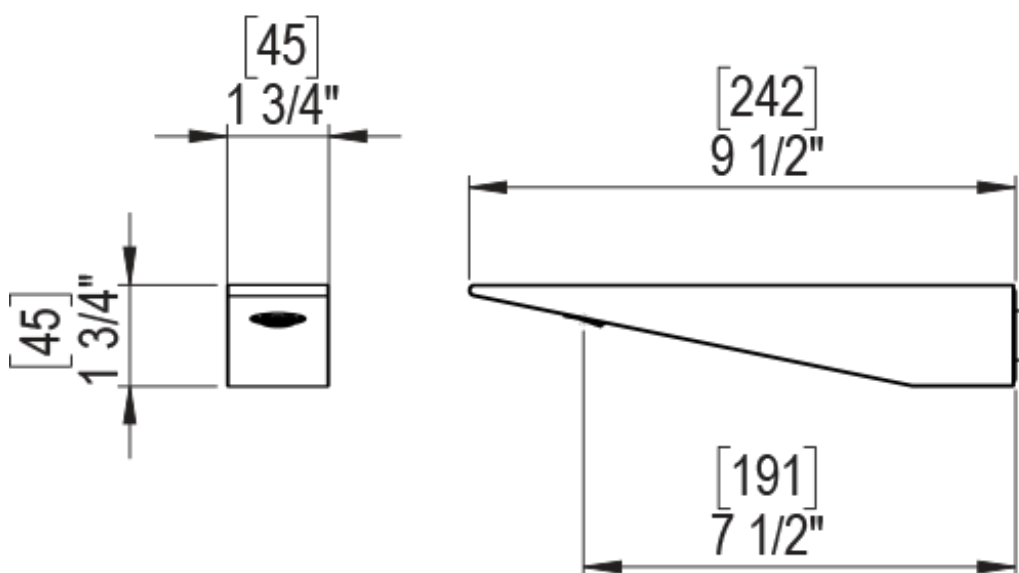

ADJUSTABLE SLIDE BAR WITH HAND HELD SHOWER ASSEMBLY

WALL MOUNT TUB SPOUT

THREE WAY DIVERTER WITH SHUT-OFFS IN BETWEEN FUNCTIONS

4" SHOWER HEAD WITH WALL MOUNT 16" SHOWER ARM & FLANGE

TEMPERATURE CONTROL VALVE WITH STOPS

INTEGRAL SUPPLY WITH 1/2" NPT X 1/2" NPSM X 3" NIPPLE