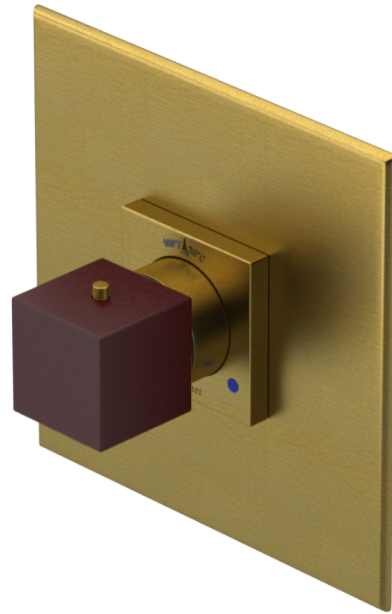

ADJUSTABLE SLIDE BAR WITH HAND HELD SHOWER ASSEMBLY

WALL MOUNT TUB SPOUT

THREE WAY DIVERTER WITH SHUT-OFFS IN BETWEEN FUNCTIONS

4" SHOWER HEAD WITH WALL MOUNT 16" SHOWER ARM & FLANGE

TEMPERATURE CONTROL VALVE WITH STOPS

INTEGRAL SUPPLY WITH 1/2" NPT X 1/2" NPSM X 3" NIPPLE