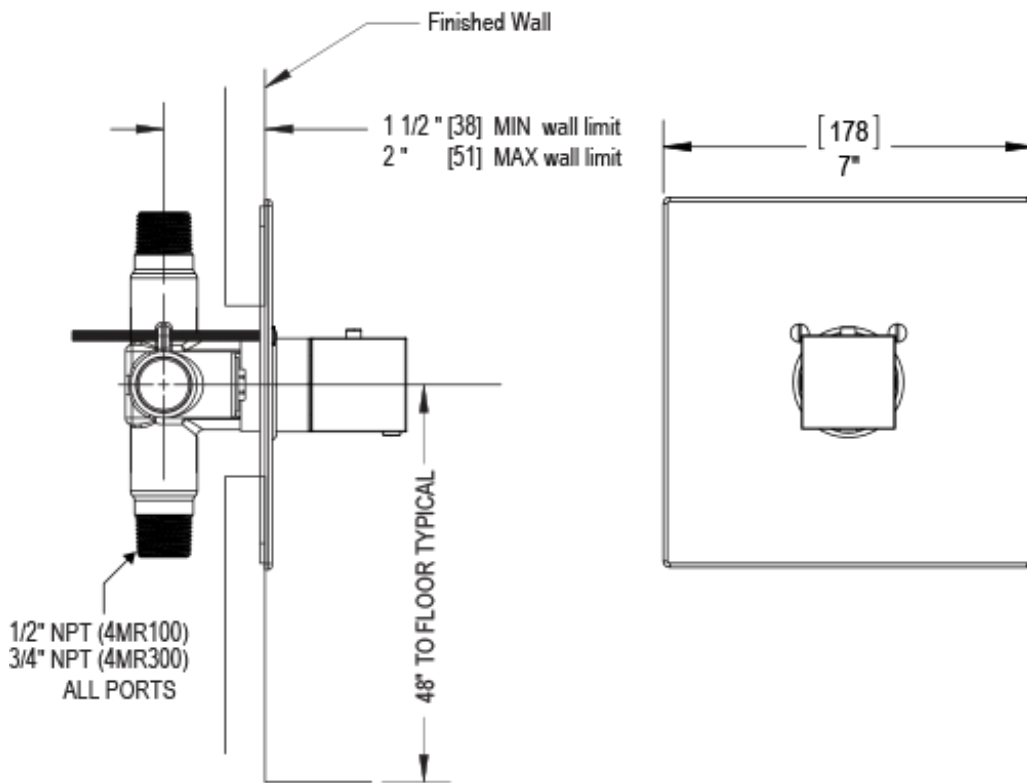

ADJUSTABLE SLIDE BAR WITH HAND HELD SHOWER ASSEMBLY

WALL MOUNT TUB SPOUT

THREE WAY DIVERTER WITH SHUT-OFFS IN BETWEEN FUNCTIONS

4" SHOWER HEAD WITH WALL MOUNT 16" SHOWER ARM & FLANGE

TEMPERATURE CONTROL VALVE WITH STOPS

INTEGRAL SUPPLY WITH 1/2" NPT X 1/2" NPSM X 3" NIPPLE