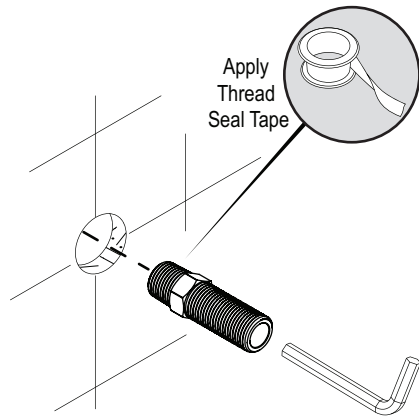

180515

THE **Rubinet** FAUCET COMPANY

ASSEMBLY INSTRUCTION

4H006

INTEGRAL SUPPLY

4H006

CARE OF FIXTURE:

The use of warm water and a soft cloth is all that is required to clean Rubinet products. The patina of our living finishes (Oil Rubbed Bronze & Tuscan Brass) will change as a result of normal use. Applying Mineral Oil on occasion will create a softer look, subtle color changes and character.

*Recommend using 11mm Hex Key
to prevent thread damage.
(Not supplied)