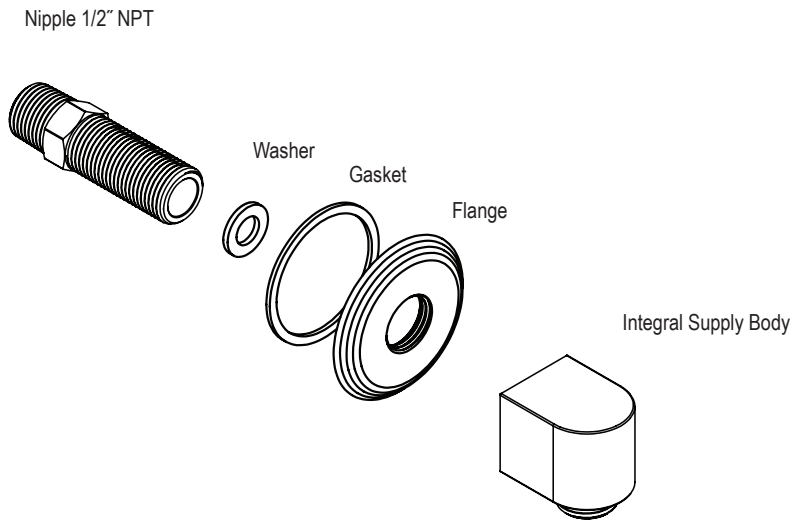

FEATURES:

- Brass construction with choice of 22 finishes

CONTACT US:

If you need assistance with installation, replacement parts or have any questions regarding your Rubinet product, please call a Customer Service representative at: 905-851-6781 toll free 1-800-461-5901 or visit www.rubinet.com

180515

THE **Rubinet** FAUCET COMPANY

ASSEMBLY INSTRUCTION

4H006

INTEGRAL SUPPLY

4H006

CARE OF FIXTURE:

The use of warm water and a soft cloth is all that is required to clean Rubinet products. The patina of our living finishes (Oil Rubbed Bronze & Tuscan Brass) will change as a result of normal use. Applying Mineral Oil on occasion will create a softer look, subtle color changes and character.

*Recommend using 11mm Hex Key
to prevent thread damage.
(Not supplied)