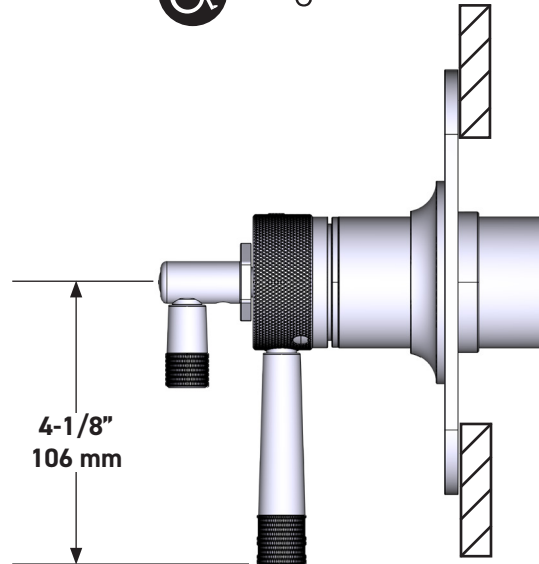

CORE MODEL: TMB23W1

cUPC®

For warranty or additional information, contact:

US Customers

U.S.A.
houseofrohl.com/support
1-800-777-9762

Canadian Customers

QUEBEC / MARITIMES / WESTERN CANADA
QUÉBEC / MARITIMES / OUEST CANADIEN
QUEBEC / MARITIMOS / CANADA OCCIDENTAL
houseofrohl.ca/support
1-866-473-8442

ONTARIO
houseofrohl.ca/support
1-800-287-5354