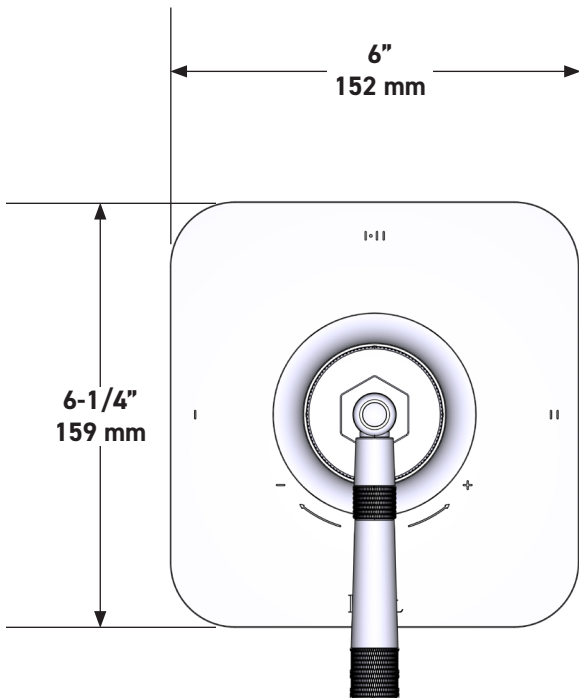

SPECIFICATIONS

DESCRIPTION

- Combines both thermostatic and pressure balance technologies
- "Set it and forget it" temperature control
- Temperature and volume control with diverter
- 2 dedicated functions and 1 shared function
- Rough-in valve sold separately:
  - Order R23 therm & pressure balance rough-in valve
  - 1-1/4" R23 extension kit available, order EXT23KIT114
  - 3/4" R23 extension kit available, order EXT23KIT34

CARTRIDGE

- 0-924 (Included)

STANDARDS

- ASME A112.18.1

WARRANTY

- Most products or parts carry "Limited Warranties" against manufacturing defects. For US customers please visit houseofrohl.com/support and for Canadian customers please visit houseofrohl.ca/support for complete product and finish warranty.

Graceline® 1/2" Therm & Pressure Balance Trim with 3 Functions (Shared)

CORE MODEL: TMB23W1

cUPC®

For warranty or additional information, contact:

US Customers

U.S.A.
houseofrohl.com/support
1-800-777-9762

Canadian Customers

QUEBEC / MARITIMES / WESTERN CANADA
QUÉBEC / MARITIMES / OUEST CANADIEN
QUEBEC / MARITIMOS / CANADA OCCIDENTAL
houseofrohl.ca/support
1-866-473-8442

ONTARIO
houseofrohl.ca/support
1-800-287-5354