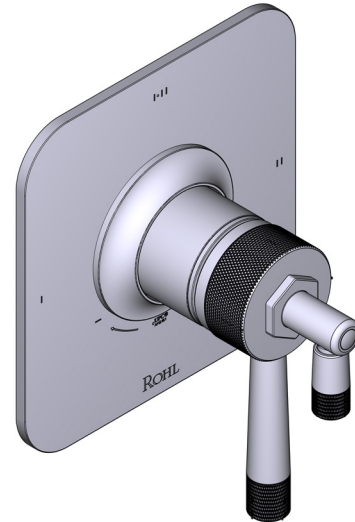

SPECIFICATIONS

DESCRIPTION

- Combines both thermostatic and pressure balance technologies
- "Set it and forget it" temperature control
- Temperature and volume control with diverter
- 2 dedicated functions and 1 shared function
- Rough-in valve sold separately:
  - Order R23 therm & pressure balance rough-in valve
  - 1-1/4" R23 extension kit available, order EXT23KIT114
  - 3/4" R23 extension kit available, order EXT23KIT34

CARTRIDGE

- 0-924 (Included)

STANDARDS

- ASME A112.18.1

WARRANTY

- Most products or parts carry "Limited Warranties" against manufacturing defects. For US customers please visit houseofrohl.com/support and for Canadian customers please visit houseofrohl.ca/support for complete product and finish warranty.

Graceline® 1/2" Therm & Pressure Balance Trim with 3 Functions (Shared)