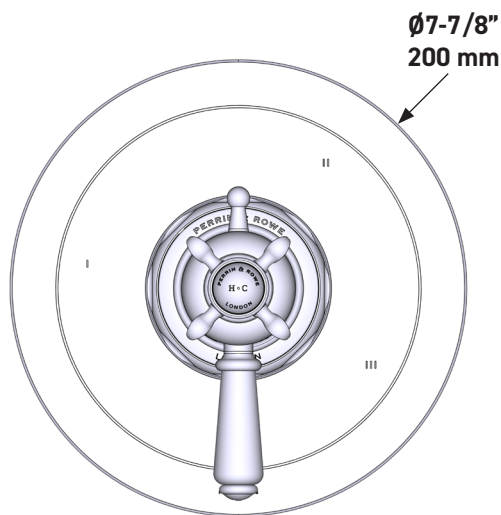

SPECIFICATIONS

DESCRIPTION

- Combines both thermostatic and pressure balance technologies
- “Set it and forget it” temperature control
- Temperature and volume control with diverter
- 3 dedicated functions (CEC Compliant)
- Rough-in valve sold separately:
 - Order R45 therm & pressure balance rough-in valve
 - 3/4" R45 extension kit available, order EXT45KIT34
 - 1-1/4" R45 extension kit available, order EXT45KIT114

CARTRIDGE

- 0-945 (Included)

STANDARDS

- ASME A112.18.1

WARRANTY

- Most products or parts carry “Limited Warranties” against manufacturing defects. For US customers please visit houseofrohl.com/support and for Canadian customers please visit houseofrohl.ca/support for complete product and finish warranty.

Edwardian™ 1/2" Therm & Pressure Balance Trim with 3 Functions (No Share)

CORE MODEL: U.TEW47W1

For warranty or additional information, contact:

US Customers

U.S.A.
houseofrohl.com/support
1-800-777-9762

QUEBEC / MARITIMES / WESTERN CANADA
QUÉBEC / MARITIMES / OUEST CANADIEN
QUEBEC / MARITIMOS / CANADA OCCIDENTAL
houseofrohl.ca/support
1-866-473-8442