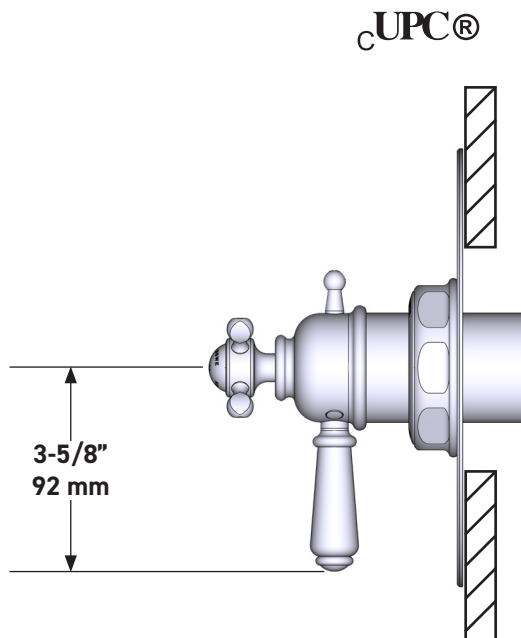

SPECIFICATIONS

DESCRIPTION

- Combines both thermostatic and pressure balance technologies
- “Set it and forget it” temperature control
- Temperature and volume control with diverter
- 3 dedicated functions (CEC Compliant)
- Rough-in valve sold separately:
 - Order R45 therm & pressure balance rough-in valve
 - 3/4" R45 extension kit available, order EXT45KIT34
 - 1-1/4" R45 extension kit available, order EXT45KIT114

Edwardian™ 1/2" Therm & Pressure Balance Trim with 3 Functions (No Share)

CORE MODEL: U.TEW47W1

For warranty or additional information, contact:

US Customers

U.S.A.
houseofrohl.com/support
1-800-777-9762

QUEBEC / MARITIMES / WESTERN CANADA
QUÉBEC / MARITIMES / OUEST CANADIEN
QUEBEC / MARITIMOS / CANADA OCCIDENTAL
houseofrohl.ca/support
1-866-473-8442