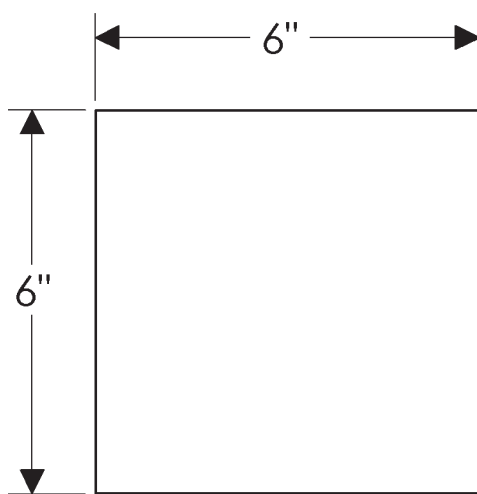

ROCKY MOUNTAIN®

H A R D W A R E

TT204
Grape
6" x 6"