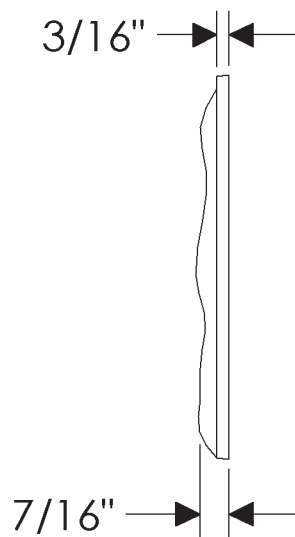

ROCKY MOUNTAIN®

H A R D W A R E

TT204
Grape
6" x 6"