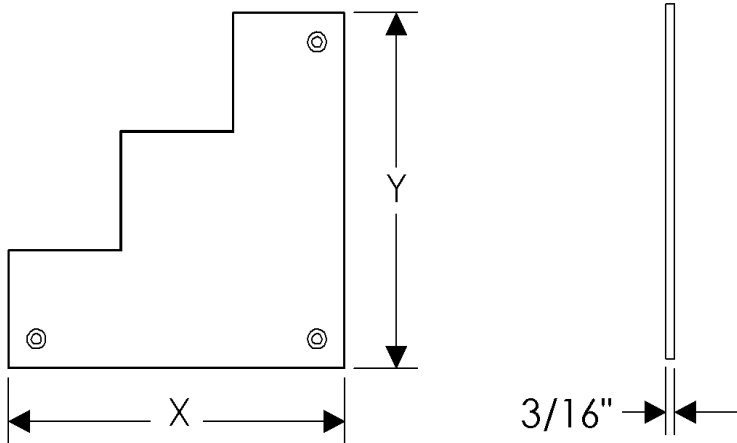

## Door Corner Bracket

## Door Corner Bracket Options

Part #	X=Width	Y=Length
DCT200	2"	2"
DCT300	3"	3"
DCT600	6"	6"