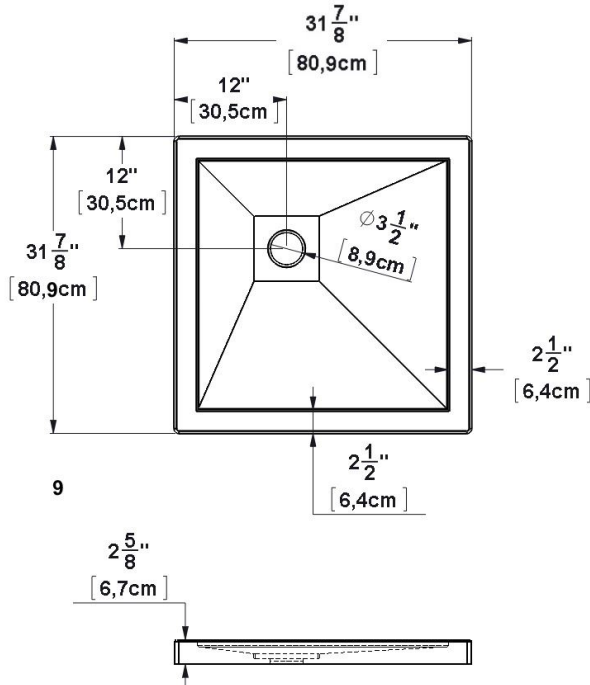

Base 32x32 LH corner drain

Product code: **SB32L3212**

Nominal dimensions: **32" x 32" x 2.625" [81.3 cm x 81.3 cm x 6.7 cm]**

Material: **acrylic**

Draft revision : **20170320153000**

Draft and specs

Specifications

Textured floor: **no**
Footrest: **no**
Characteristics: **corner base 12-12**

Remarks

All measures have a precision of $\pm 1/4$ " (0,63cm)
If a measure is present on one side only, part is symmetrical

Brides/Flange: X

Available options

Shower seat: **SS16-A, SS16-B**

Shower door : **FP32 FP32R32**

Additional note(s):

Aluminum tile Flanges supplied but NOT installed.

IMPORTANT NOTE :

Specifications, dimensions and models are subject to change.
Visit our website <http://www.oceania-attitude.com> to access up-to-date dimensions and informations. In all cases, information on the website is the most up-to-date.