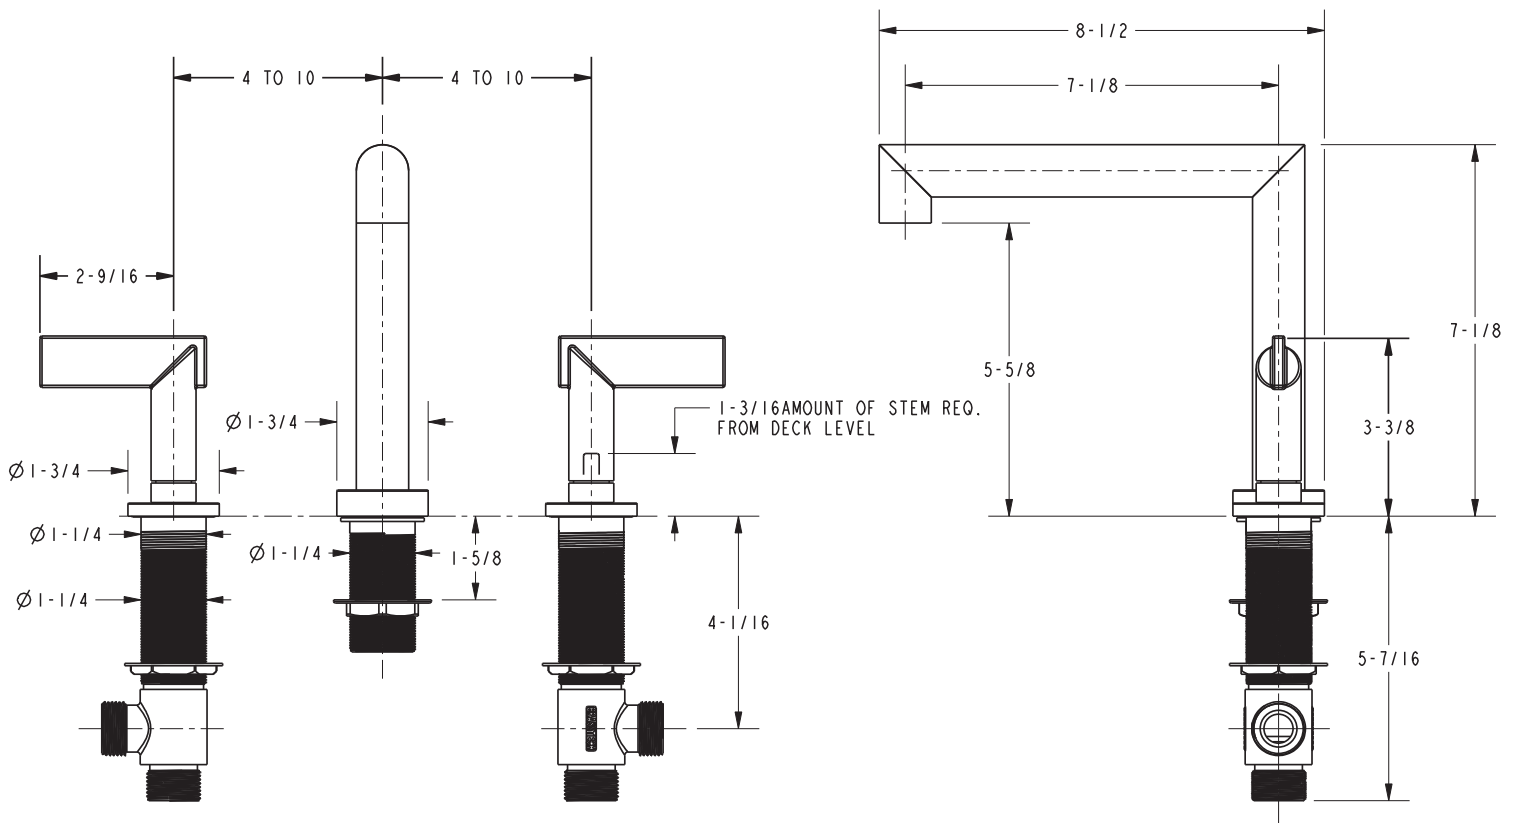

**Roman Tub Deck Trim**

**3-2496**

**Features**

- Solid brass construction
- ADA compliant traditional lever handles
- 7-1/16" (17.9 cm) spout height at outlet
- 7-15/16" (20.2 cm) spout reach (c-c)
- Intended for use with Newport Brass rough valve kit (Required Accessory) which incorporates the following:
  - Brass valve bodies and spout nipple
  - Quarter-turn washerless ceramic disc 3/4" valve cartridges
  - Diverter valve and hoses as needed for handshower

**Required Accessory:**

Trim, above, and Rough Valve Kit, below, must both be specified.

Application	Roman Tub			Roman Tub with Handshower					
	Hot Valve	Cold Valve	Spout Quick-Connect Fitting	Hot Valve	Cold Valve	Spout Quick-Connect Fitting	Poly-Braided Hose	Handshower Diverter	H/S Flange Hardware
Inlet/Outlet Size	3/4"	3/4"	3/4"	3/4"	3/4"	3/4"	1/2"	1/2" / 3/4"	-
Part Number	<input type="checkbox"/> 1-677			<input type="checkbox"/> 678					
Image									

**Product Specification: Add "Color / Finish" suffix to Model number, below.**

The Roman Tub with Handshower Deck Trim shall be made of solid brass construction. Roman Tub with Handshower Deck Trim shall incorporate ADA compliant contemporary lever handles. Product shall incorporate a 7-1/6" (17.9 cm) spout height at outlet and a 7-15/16" (20.7 cm) spout reach (c-c). Rough valve kit shall incorporate brass valve bodies with quarter-turn washerless ceramic disc 3/4" valve cartridges, a spout nipple and a diverter valve with hoses as needed for handshower. Roman Tub with Handshower Deck Trim shall be Newport Brass Model 3-2487/\_\_\_\_\_ and Newport Brass rough valve kit shall be 1-678.

## PRODUCT DIMENSIONS *(Units are in inches)*

**Priya Roman Tub Deck Trim**  
**3-2496**