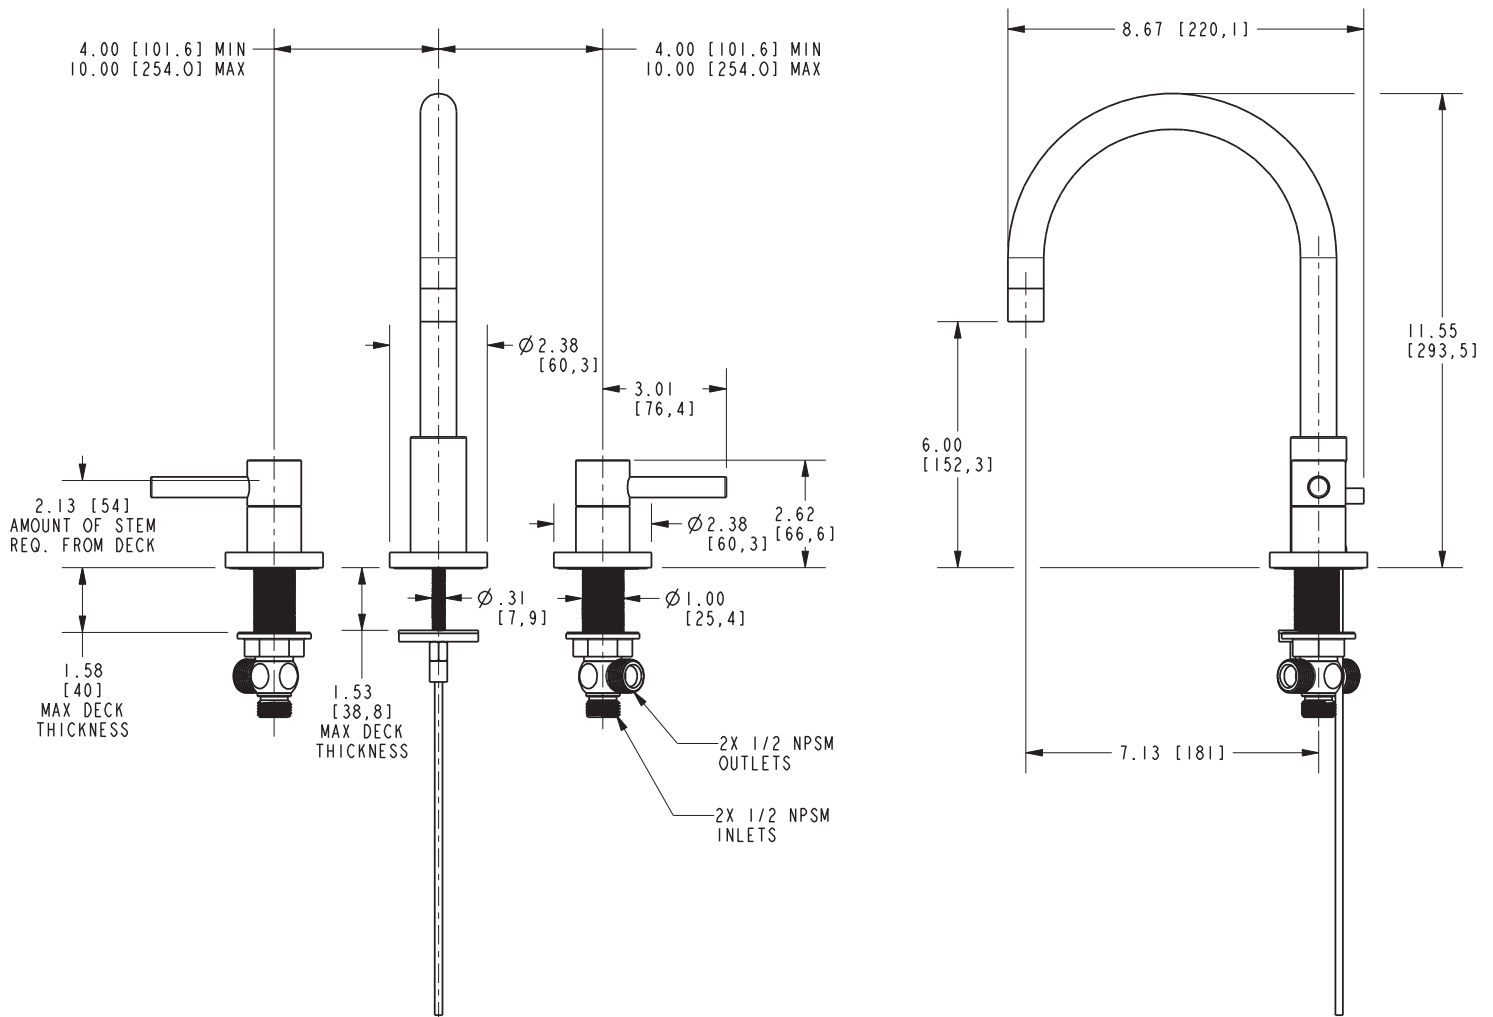

## Features

- Solid brass construction
- Brass valve bodies
- Quarter-turn washerless ceramic disc valve cartridges
- Spout assembly with integral supply hoses
- Pop-up drain with tailpiece
- 6.00" (15.2 cm) spout height at outlet
- 7.13" (18.1 cm) spout reach (c-c)
- For 8" (20.3 cm) centers - Maximum 20" (50.8 cm)
- ADA Compliant
- 1.2 GPM (4.5 LPM) Max

## Product Specification Add "Color / Finish" suffix to Model number, below.

The two-handle Widespread Lavatory Faucet shall be made of solid brass construction. Faucet shall incorporate a spout assembly with integral supply hoses and feature brass valve bodies with quarter-turn washerless ceramic disc valve cartridges. Faucet shall have a 1.2 gallon (4.5 liter) per minute maximum flow rate. Product shall be for 8" (20.3 cm) centers - Maximum 20" (50.8 cm). Product shall incorporate a 6.00" (15.2 cm) spout height at outlet and a 7.13" (18.1 cm) spout reach (c-c). Faucet shall include a pop-up drain with tailpiece and incorporate ADA compliant contemporary lever handles. Widespread Lavatory Faucet shall be Newport Brass Model 1500/\_\_\_\_.

## PRODUCT DIMENSIONS *(Units are in inches)*

Product Dimensions are provided for reference only. For specific product installation guidelines, please reference the Installation Instructions of the product being installed.

### East Linear Widespread Lavatory Faucet 1500