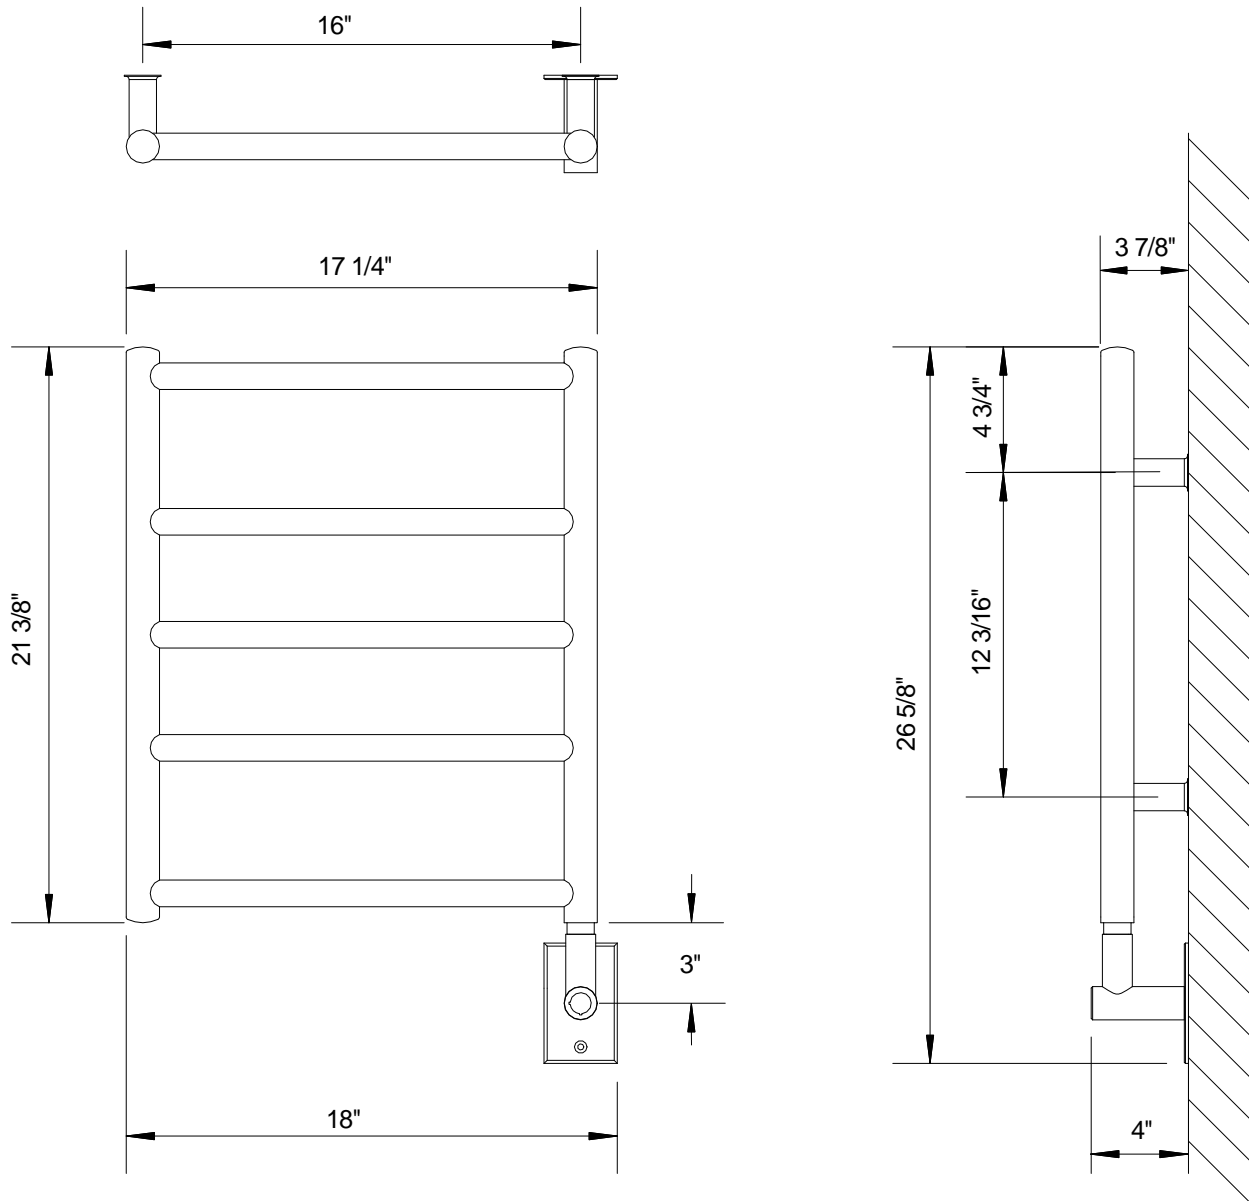

## Technical Information

- . 120VAC 60Hz 75/100W .68/.91A\*
- . 1-1/4" Round Vertical Tubes
- . 1" Round Horizontal Tubes
- . Smart Thermo Control Element
- . Brass Construction
- . 24 lbs.

\*Represents draw at steady state. Power could be higher during warm up.  
Lower value = Plated Finishes  
Higher Value = Painted Finishes