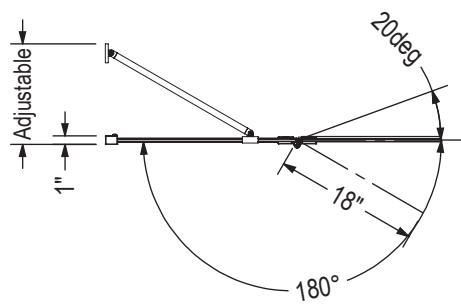

STANDARD

| Code | Description | Wall Adjustment |
|--------|------------------------|-----------------|
| 137502 | EDGE Duo Tub 42" X 58" | 3/8" |

All dimensions are approximate. Structure measurements must be verified against the unit to ensure proper fit.