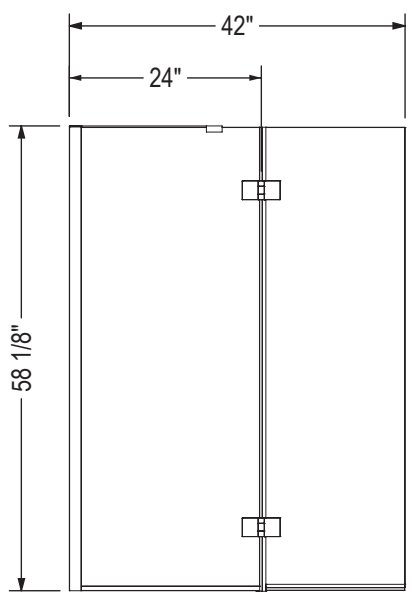

STANDARD

| Code | Description | Wall Adjustment |
|--------|------------------------|-----------------|
| 137502 | EDGE Duo Tub 42" X 58" | 3/8" |

All dimensions are approximate. Structure measurements must be verified against the unit to ensure proper fit.