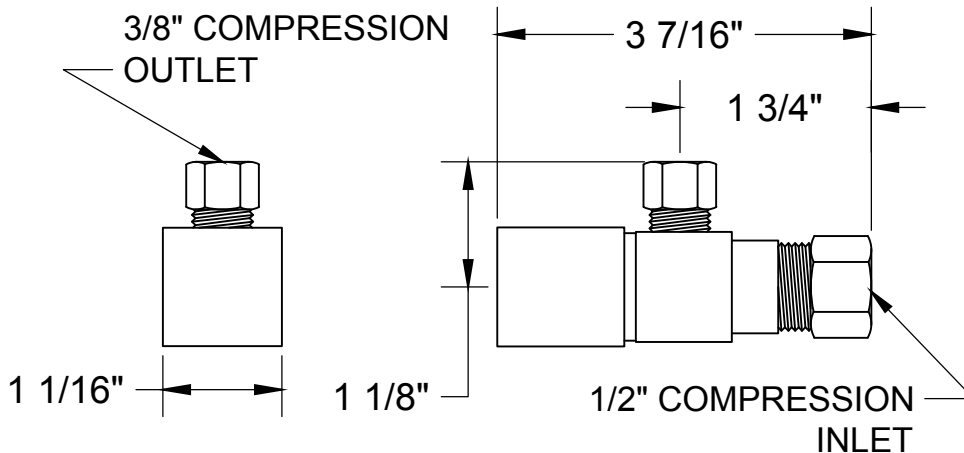

### SPECIFICATION SHEET

- ONE LEAD FREE cUPC CERTIFIED MT5004-NL 1/4 TURN CERAMIC DISC CARTRIDGE VALVE
- 1/2" COMPRESSION (5/8" O.D.) INLET
- 3/8" O.D. COMPRESSION OUTLET
- ONE MT436X NO LEAD SUPPLY TUBE
- OFFERED IN MANY STANDARD DECORATIVE FINISHES
- SPECIAL FINISHES AVAILABLE UPON REQUEST