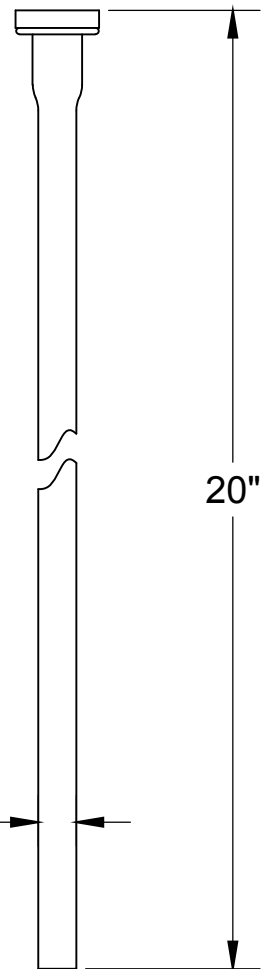

# MT5831-NL

## TOILET SUPPLY KIT

### SPECIFICATION SHEET

- ONE LEAD FREE cUPC CERTIFIED MT5004-NL 1/4 TURN CERAMIC DISC CARTRIDGE VALVE
- 1/2" COMPRESSION (5/8" O.D.) INLET
- 3/8" O.D. COMPRESSION OUTLET
- ONE MT436X NO LEAD SUPPLY TUBE
- OFFERED IN MANY STANDARD DECORATIVE FINISHES
- SPECIAL FINISHES AVAILABLE UPON REQUEST