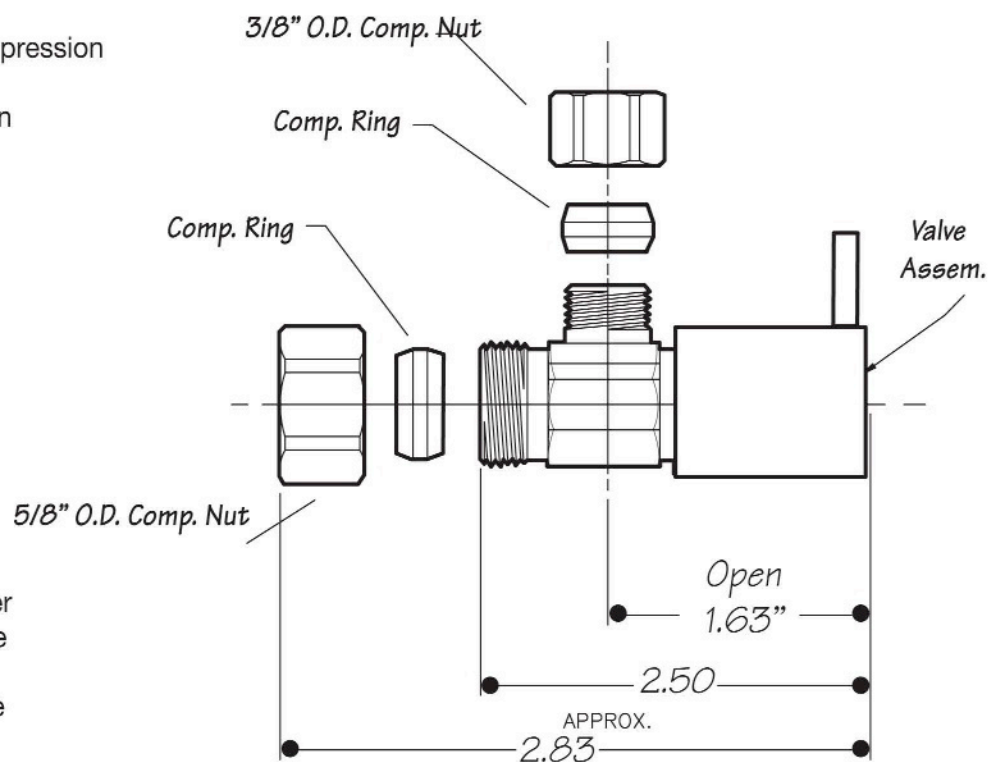

INSTALLATION DIMENSIONS

This model offers you the following features & benefits:

- 5/8" O.D. (1/2 CTS) Inlet Compression
- 3/8" O.D. Outlet Compression
- 1/4 Turn ceramic cartridge
- Available in 18 finishes
 - CPB - Polished Chrome
 - SC - Satin Chrome
 - PN - Polished Nickel
 - BRN - Brushed Nickel
 - PRN - Pearl Nickel
 - AB - Antique Brass
 - SB - Satin Brass
 - PVD - Polished Brass
 - WB - Weathered Brass
 - WCP - Weathered Copper
 - ORB - Oil Rubbed Bronze
 - VB - Venetian Bronze*
 - PVDBB - Brushed Bronze
 - TB - Tuscan Brass
 - MB - Matte Black
 - FG - French Gold
 - GPB - Polished Gold
 - SG - Satin Gold