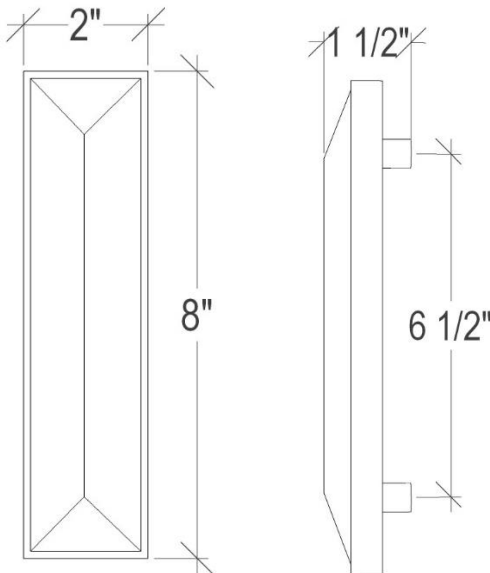

VH007PB-05 White Tiger Prism Polished Brass Shown

Dimensions are approximate

## VH007-05

8" ARTISAN GLASS HARDWARE  
SMALL RECTANGLE WITH WHITE TIGER PRISM

### DETAILS

Materials: Smooth Metal with White Tiger Glass

Dimensions are approximate: [OD: 8" x 2" x 1.5"]

Each piece is hand-crafted; no two will be the same

NOTE: Due to the handmade nature of the hardware variations in the glass may be visible.