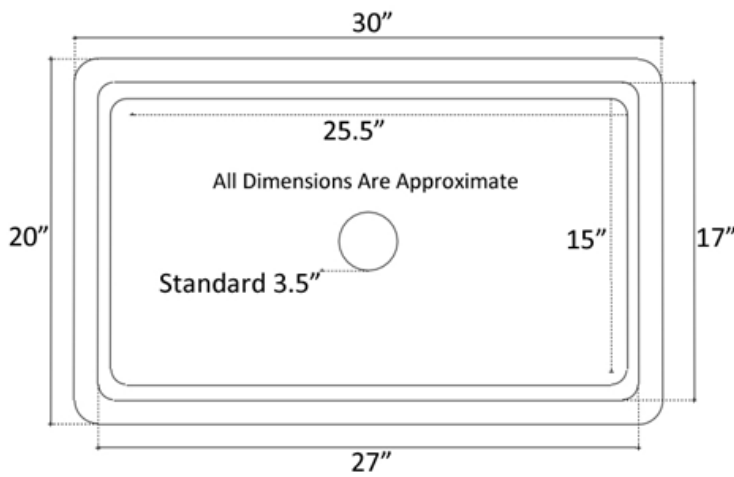

C010

KITCHEN SINGLE BOWL

Shown in Dark Bronze (DB)

DETAILS

Installation Type: Undermount

Materials: Copper, Stainless Steel, or Brass

Dimensions are Approximate: OD: 30"x20"x10", ID: 27"x17"

Uses Standard 3.5" Drain, No Overflow