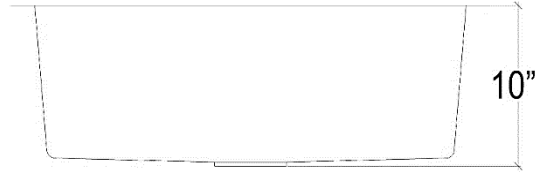

C010

KITCHEN SINGLE BOWL

Shown in Dark Bronze (DB)

DETAILS

Installation Type: Undermount

Materials: Copper, Stainless Steel, or Brass

Dimensions are Approximate: OD: 30"x20"x10", ID: 27"x17"

Uses Standard 3.5" Drain, No Overflow