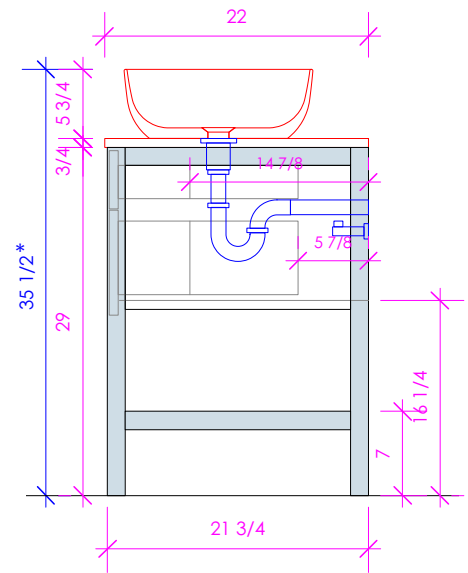

LACAVA

NAVI

NAV-VS-48L

* Recommended installation height
** Recommended plumbing location

FEATURES:

- FLOOR STANDING VANITY
- FOUR DRAWERS WITH SELF-CLOSE GLIDES
- INTERIOR DRAWERS STAINED TO REFLECT EXTERIOR FINISH
- DECORATIVE HARDWARE **K550** INCLUDED BUT NOT INSTALLED - CAN BE INSTALLED UPON REQUEST
- USED WITH **NAV-VS-48LF** FRAME, **NAV-VS-48LT** COUNTERTOP AND **N33** SINK (SOLD SEPARATELY)
- PROUDLY HANDMADE IN THE USA
- MANUFACTURED WITH LOW VOC FINISHES AND WOOD FROM RENEWABLE FORESTS