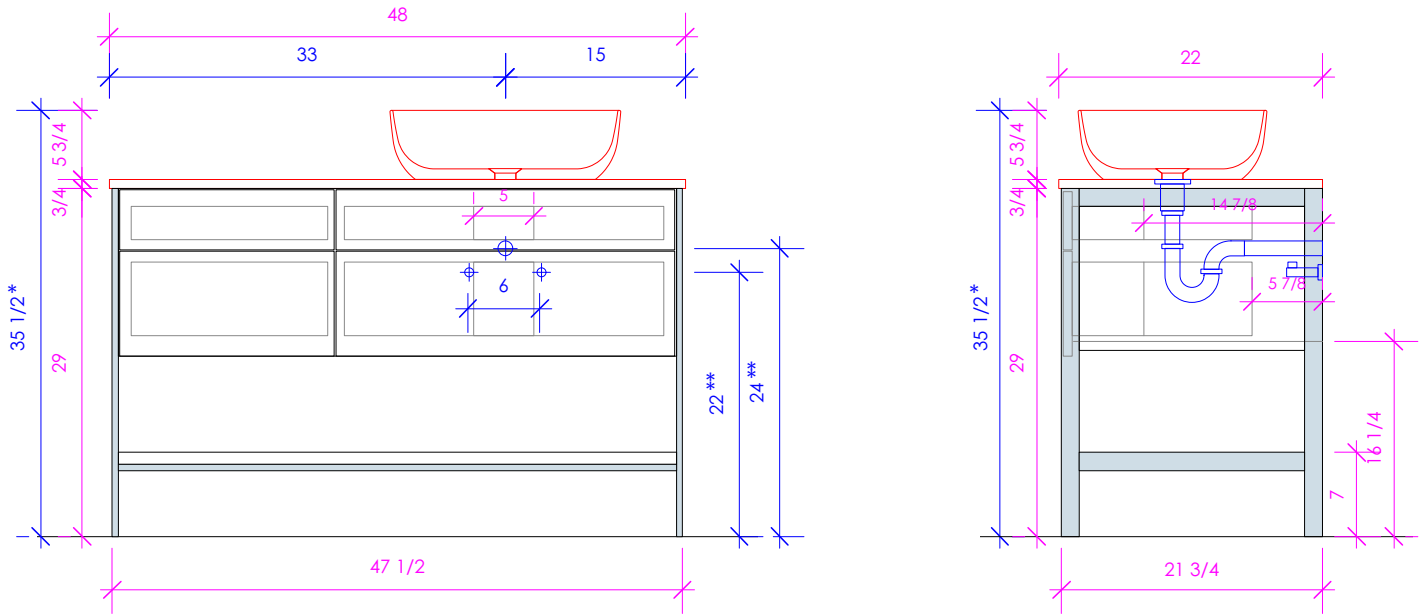

6630 WEST WRIGHTWOOD
CHICAGO, IL 60707

PH: 773-637-9600
FAX: 773-637-9601

LACAVA.COM
INFO@LACAVA.COM

LACAVA

NAVI

NAV-VS-48R

* Recommended installation height
** Recommended plumbing location

FEATURES: