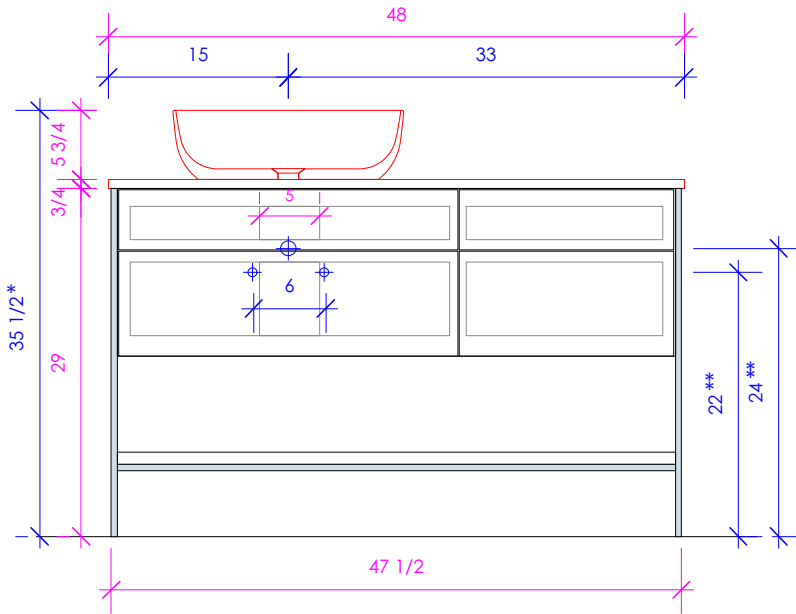

LACAVA

NAVI

NAV-VS-48L

* Recommended installation height
** Recommended plumbing location

FEATURES:

- FLOOR STANDING VANITY
- FOUR DRAWERS WITH SELF-CLOSE GLIDES
- INTERIOR DRAWERS STAINED TO REFLECT EXTERIOR FINISH
- DECORATIVE HARDWARE **K550** INCLUDED BUT NOT INSTALLED - CAN BE INSTALLED UPON REQUEST
- USED WITH **NAV-VS-48LF** FRAME, **NAV-VS-48LT** COUNTERTOP AND **N33** SINK (SOLD SEPARATELY)
- PROUDLY HANDMADE IN THE USA
- MANUFACTURED WITH LOW VOC FINISHES AND WOOD FROM RENEWABLE FORESTS