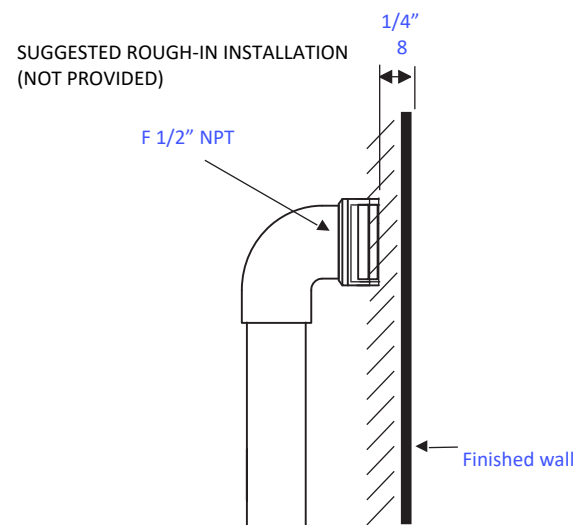

Features:

- Hand shower wall union for hand-held shower head
- Square backplate
- Shower head with hose sold separately
- Finished wall must be installed as marked (the backplate does not adjust)

Finish Options:

- W1460 hand-held shower head with hose
- W1462 hook
- W1470 shower rail
- A00045 replacement flexible shower hose with metal coil

LACAVA reserves the right to revise any dimension or information on this sheet without notice. Dimensions are nominal and may vary within an industry accepted tolerance of 1/4\"/>