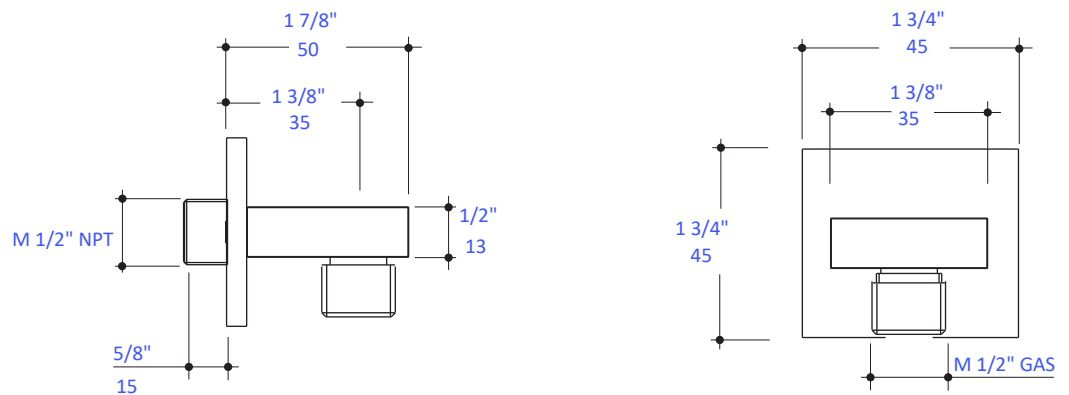

Features:

- Hand shower wall union for hand-held shower head
- Square backplate
- Shower head with hose sold separately
- Finished wall must be installed as marked (the backplate does not adjust)

Finish Options:

- CR - Polished Chrome
- PN - Polished Nickel
- NI - Brushed Nickel
- BG - Brushed Gold
- 44 - Matte Black

Codes + Standards:

- Meets and exceeds applicable national codes and standards

Recommended Accessories:

- W1460 hand-held shower head with hose
- W1462 hook
- W1470 shower rail
- A00045 replacement flexible shower hose with metal coil