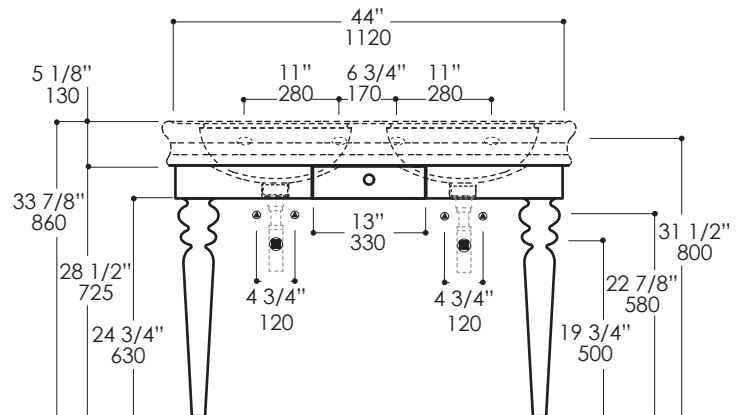

LACAVA®

Lirico Console Item #H253A + H253

Features:

- Floor-standing double console stand with one drawer and turned legs
- Solid material construction
- Must be secured to wall
- Washbasin #H253 sold separately

Recommended Accessories:

- Item #H253: Vanity top white porcelain double-bowl lavatory with overflow
- Recommended oversized European drain (i.e. item #7100-12 or 7100-16OF)
- Faucet hole options: One over each drain, Two over each drain, Three in 8" spread over each drain

Finish Options:

- 08 - White
- 16 - Black
- 34 - Mocha
- 35 - Ardesia
- 85 - Gloss White
- 86 - Gloss Black
- 87 - Gloss Mocha
- 88 - Gloss Ardesia

Product Specifications:

Notes:
Drawings provided herein are meant to give the user an idea of the product and are not made to scale. The size in inches is rounded up to the nearest 1/16". Slight variances can often occur with porcelain and woodwork. Therefore, LACAVA will not be held responsible for any cutouts, countertops, or furniture made without the actual product or template from LACAVA.