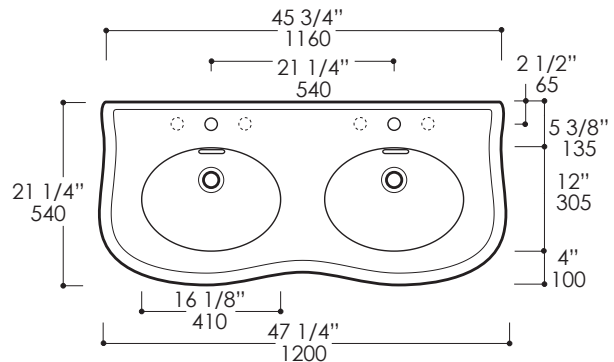

LACAVA®

Lirico Console Item #H253A + H253

Features:

- Floor-standing double console stand with one drawer and turned legs
- Solid material construction
- Must be secured to wall
- Washbasin #H253 sold separately

Recommended Accessories:

- Item #H253: Vanity top white porcelain double-bowl lavatory with overflow
- Recommended oversized European drain (i.e. item #7100-12 or 7100-16OF)
- Faucet hole options: One over each drain, Two over each drain, Three in 8" spread over each drain

Finish Options:

- 08 - White
- 16 - Black
- 34 - Mocha
- 35 - Ardesia
- 85 - Gloss White
- 86 - Gloss Black
- 87 - Gloss Mocha
- 88 - Gloss Ardesia

Product Specifications:

Notes:
Drawings provided herein are meant to give the user an idea of the product and are not made to scale. The size in inches is rounded up to the nearest 1/16". Slight variances can often occur with porcelain and woodwork. Therefore, LACAVA will not be held responsible for any cutouts, countertops, or furniture made without the actual product or template from LACAVA.