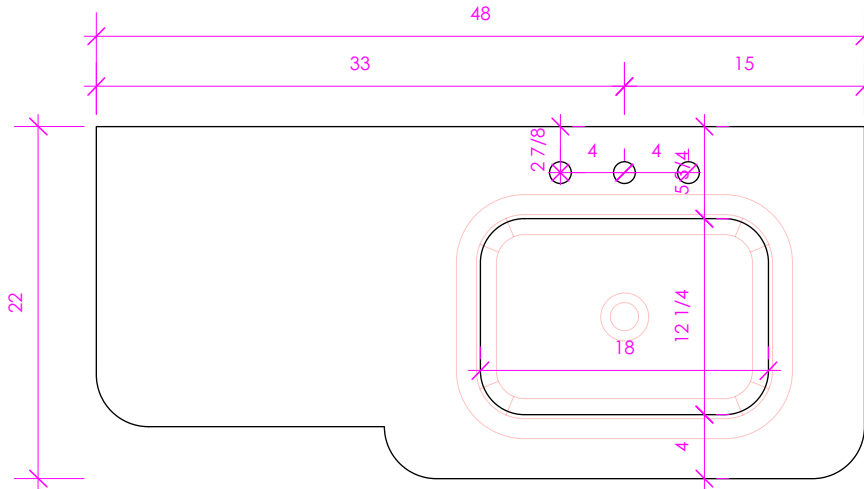

LACAVA

ELEGANZA

ELE-48RT

FEATURES:

- EASED EDGES
- USED WITH H270 SINK (SOLD SEPARATELY)
- PROUDLY HANDMADE IN THE USA

FINISHES:

WOOD:

STANDARD:

02 - NATURAL CHERRY
07 - NATURAL WALNUT
24 - CLASSIC WALNUT
20 - ASH GRAY
06 - WENGE
33 - AFRICAN MAHOAGANY

PREMIUM:

22 - GRAY ZEBRA
31 - WHITE OAK
47 - SMOKY WALNUT
08 - MATTE WHITE
35 - MATTE ARDESIA
54 - MATTE TAUPE
16 - MATTE BLACK

LUXURY:

37 - WEATHERED OAK
52 - SILVER OAK
50 - HORIZON BLUE
85 - GLOSS WHITE
88 - GLOSS ARDESIA
84 - GLOSS TAUPE
86 - GLOSS BLACK
08T1 - WHITE W/ TEXTURE
35T1 - ARDESIA W/ TEXTURE
54T1 - TAUPE W/ TEXTURE
16T1 - BLACK W/ TEXTURE

COUNTERTOP:

STONE:

WH - BIANCO
LN - LINAC
SL - ATHENS
BN - STORM

QUARTZ:

PR - PURO
AH - ASH

SOLID SURFACE:

M - SATIN WHITE
G - POLISHED WHITE

METALS:

METAL:

21 - BRUSHED STAINLESS STEEL
10 - POLISHED STAINLESS STEEL
51 - BRUSHED BRASS
44 - MATTE BLACK

LACAVA reserves the right to revise any dimension or information on this sheet without notice. Dimensions are nominal and may vary within an industry accepted tolerance of 1/4". Cabinets with 'vanity top' sinks are made to the matching sink and dimensions may vary. LACAVA is not responsible for any cutouts, countertops, or furniture made without the actual product or template. Differences in color, grain, appearance, and texture are inherent in all natural woodwork and should be expected. Variances in these qualities are not deemed manufacturing defects and will not be accepted as valid reasons for return or exchanges. Plumbing specifications are only a guideline and may need alteration based on application.

6630 WEST WRIGHTWOOD
CHICAGO, IL 60707

PH: 773-637-9600
FAX: 773-637-9601

LACAVA.COM
INFO@LACAVA.COM